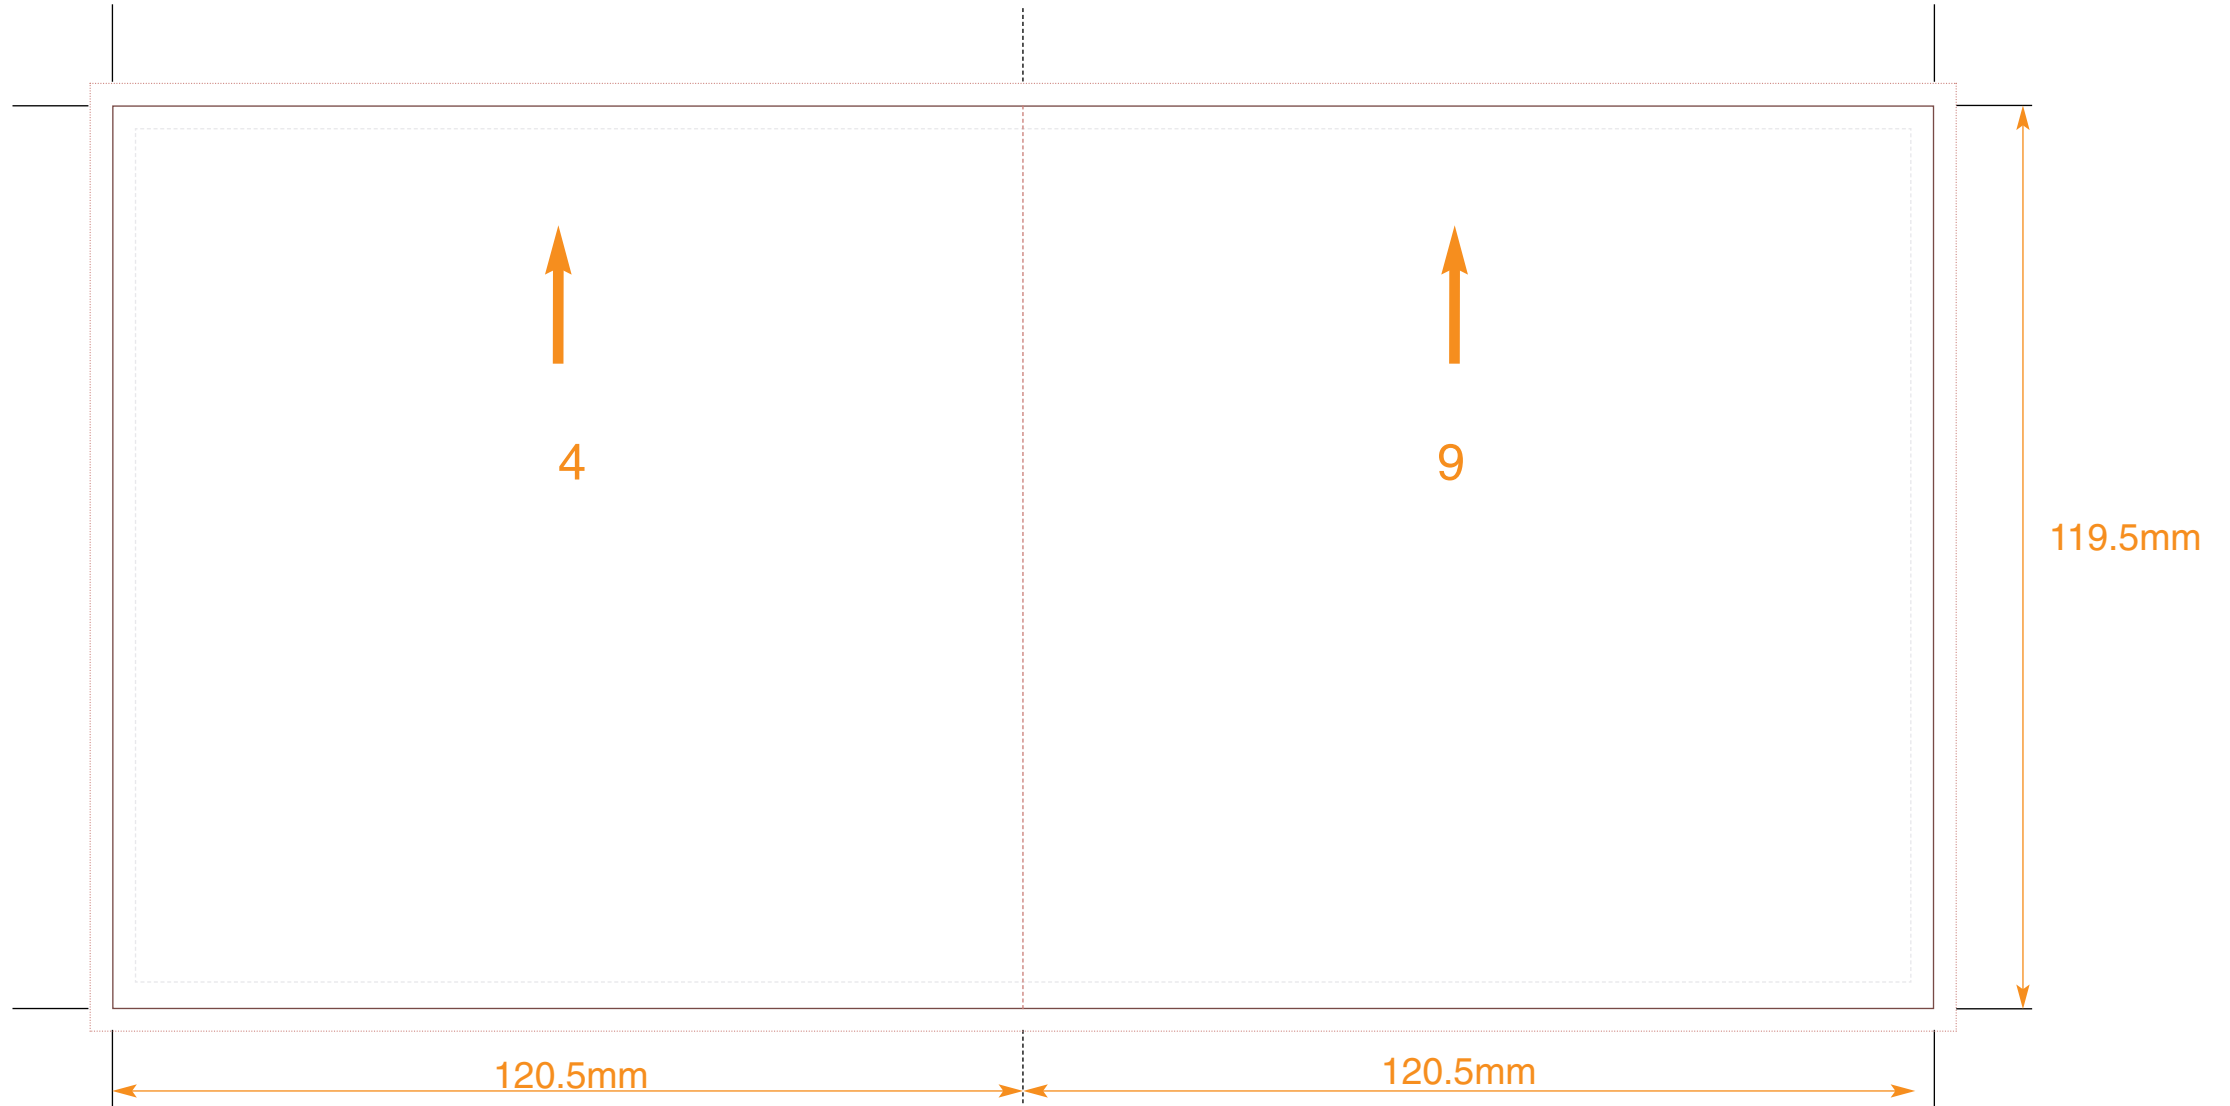

Key:
No text area
Bleed
Trim
Fold

Compact Disc Booklet: 12 Pages

Customer
Catalogue No.
Job Title

Page Nos. 10&3

COLOURS
CYAN
MAGENTA
YELLOW
BLACK

PLEASE NOTE THIS TEMPLATE IS NOT TO BE ALTERED, MOVED OR THE DOCUMENT SIZE CHANGED.
THIS PDF IS FOR ILLUSTRATION AND MEASUREMENTS ONLY. **DO NOT LAY ARTWORK DIRECTLY ONTO THIS FILE.**
ALL DIMENSIONS ARE IN MILLIMETRES. BLEED ALLOWANCE OF 3MM ON TRIMMED EDGES

Key:
No text area
Bleed
Trim
Fold

Compact Disc Booklet: 12 Pages

Customer
Catalogue No.
Job Title

Page Nos. 4&9

COLOURS
CYAN
MAGENTA
YELLOW
BLACK

PLEASE NOTE THIS TEMPLATE IS NOT TO BE ALTERED, MOVED OR THE DOCUMENT SIZE CHANGED.
THIS PDF IS FOR ILLUSTRATION AND MEASUREMENTS ONLY. **DO NOT LAY ARTWORK DIRECTLY ONTO THIS FILE.**
ALL DIMENSIONS ARE IN MILLIMETRES. BLEED ALLOWANCE OF 3MM ON TRIMMED EDGES

Key:
No text area
Bleed
Trim
Fold

Compact Disc Booklet: 12 Pages

Customer
Catalogue No.
Job Title

Page Nos. 8&5

COLOURS
CYAN
MAGENTA
YELLOW
BLACK

PLEASE NOTE THIS TEMPLATE IS NOT TO BE ALTERED, MOVED OR THE DOCUMENT SIZE CHANGED.
THIS PDF IS FOR ILLUSTRATION AND MEASUREMENTS ONLY. **DO NOT LAY ARTWORK DIRECTLY ONTO THIS FILE.**
ALL DIMENSIONS ARE IN MILLIMETRES. BLEED ALLOWANCE OF 3MM ON TRIMMED EDGES