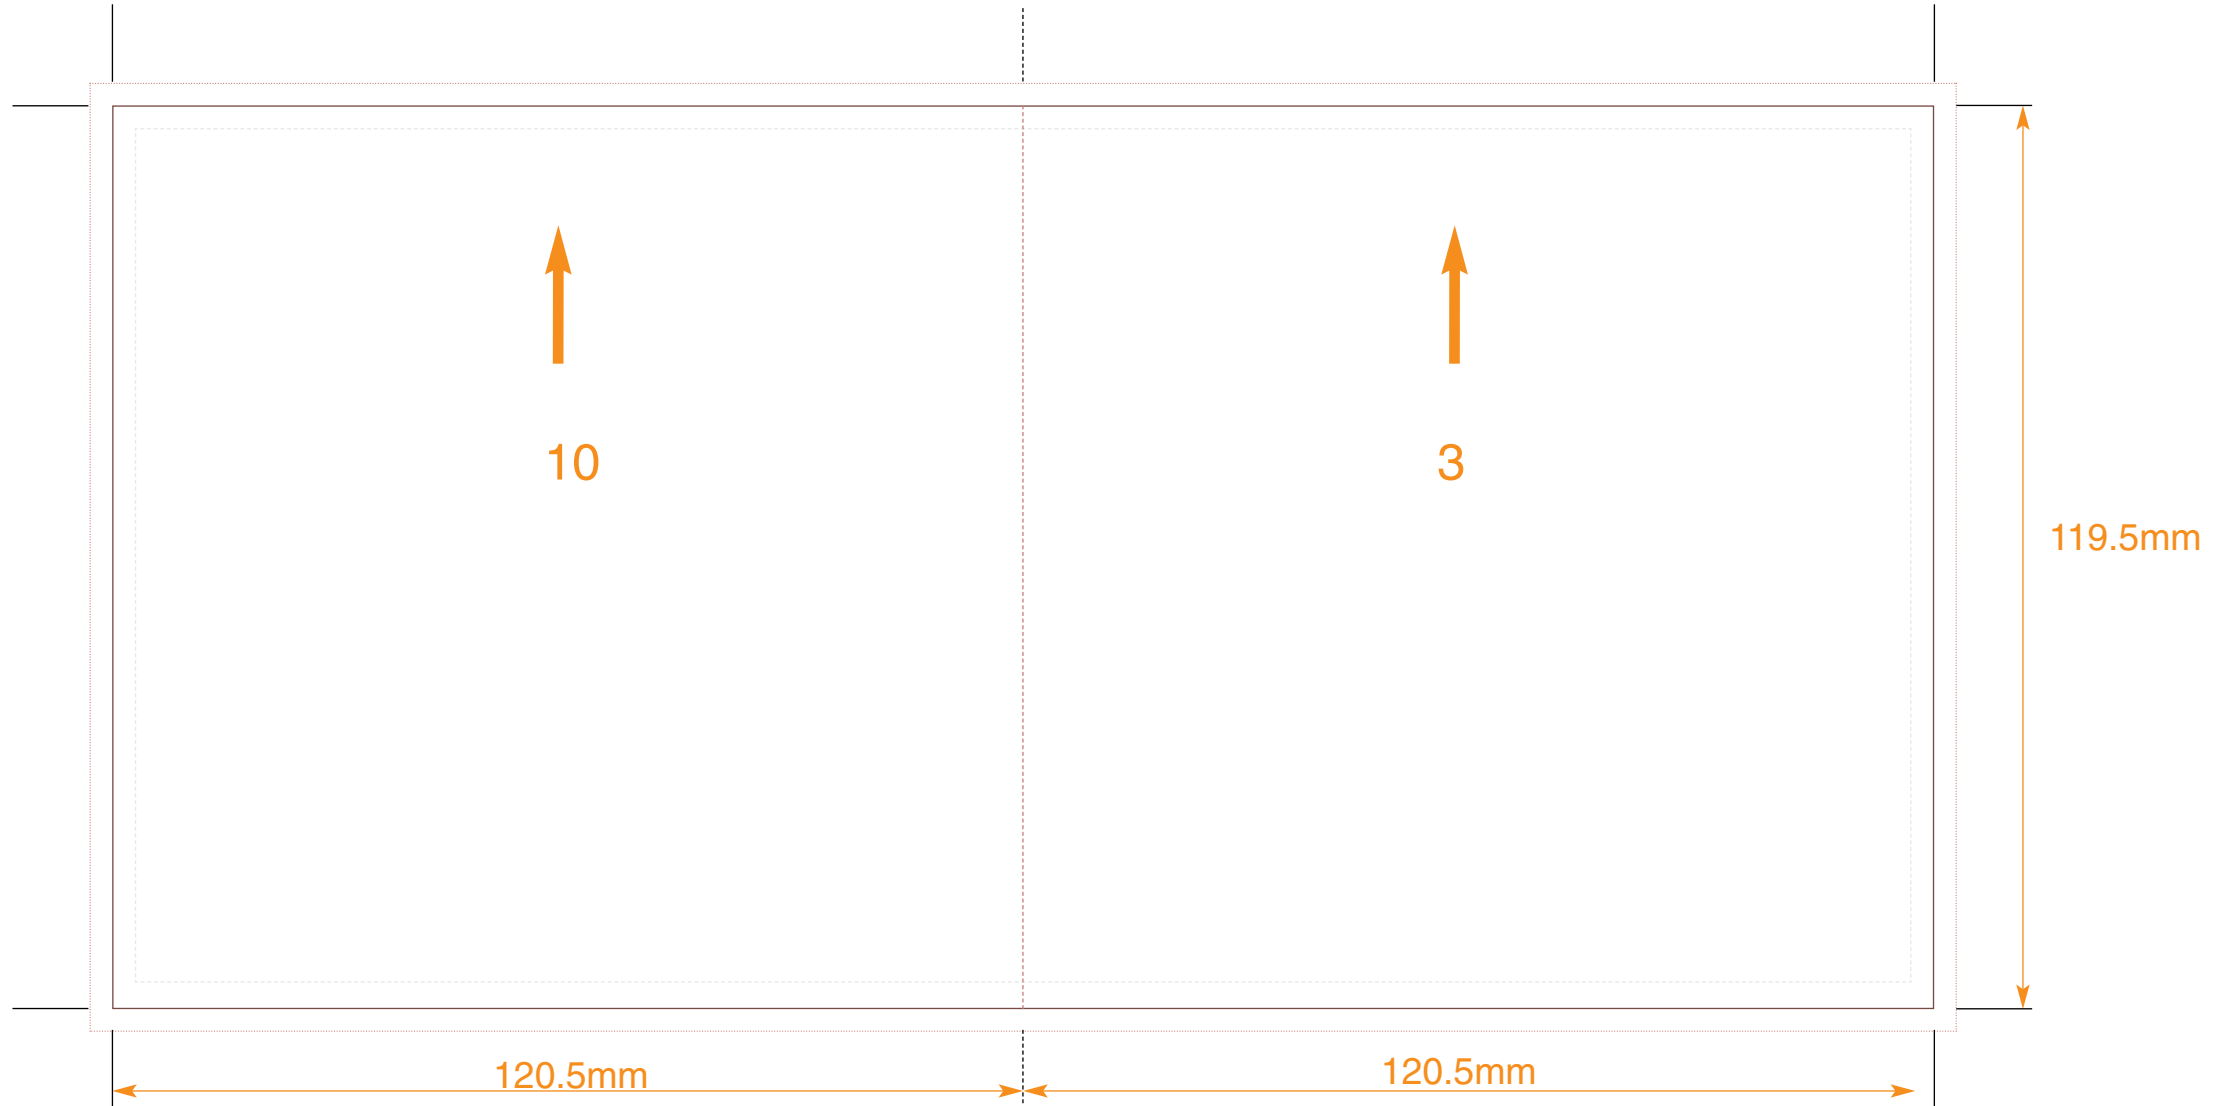

Key:
No text area
Bleed
Trim
Fold

Compact Disc Booklet: 12 Pages

Customer
Catalogue No.
Job Title

Page Nos. 2&11

COLOURS
CYAN
MAGENTA
YELLOW
BLACK

PLEASE NOTE THIS TEMPLATE IS NOT TO BE ALTERED, MOVED OR THE DOCUMENT SIZE CHANGED.
THIS PDF IS FOR ILLUSTRATION AND MEASUREMENTS ONLY. **DO NOT LAY ARTWORK DIRECTLY ONTO THIS FILE.**
ALL DIMENSIONS ARE IN MILLIMETRES. BLEED ALLOWANCE OF 3MM ON TRIMMED EDGES

Key:
No text area
Bleed
Trim
Fold

Compact Disc Booklet: 12 Pages

Customer
Catalogue No.
Job Title

Page Nos. 10&3

COLOURS
CYAN
MAGENTA
YELLOW
BLACK

PLEASE NOTE THIS TEMPLATE IS NOT TO BE ALTERED, MOVED OR THE DOCUMENT SIZE CHANGED.
THIS PDF IS FOR ILLUSTRATION AND MEASUREMENTS ONLY. **DO NOT LAY ARTWORK DIRECTLY ONTO THIS FILE.**
ALL DIMENSIONS ARE IN MILLIMETRES. BLEED ALLOWANCE OF 3MM ON TRIMMED EDGES

Key:
No text area
Bleed
Trim
Fold

Compact Disc Booklet: 12 Pages

Customer
Catalogue No.
Job Title

Page Nos. 4&9

COLOURS
CYAN
MAGENTA
YELLOW
BLACK

PLEASE NOTE THIS TEMPLATE IS NOT TO BE ALTERED, MOVED OR THE DOCUMENT SIZE CHANGED.
THIS PDF IS FOR ILLUSTRATION AND MEASUREMENTS ONLY. **DO NOT LAY ARTWORK DIRECTLY ONTO THIS FILE.**
ALL DIMENSIONS ARE IN MILLIMETRES. BLEED ALLOWANCE OF 3MM ON TRIMMED EDGES

Key:
No text area
Bleed
Trim
Fold

Compact Disc Booklet: 12 Pages

Customer
Catalogue No.
Job Title

Page Nos. 8&5

COLOURS
CYAN
MAGENTA
YELLOW
BLACK

PLEASE NOTE THIS TEMPLATE IS NOT TO BE ALTERED, MOVED OR THE DOCUMENT SIZE CHANGED.
THIS PDF IS FOR ILLUSTRATION AND MEASUREMENTS ONLY. **DO NOT LAY ARTWORK DIRECTLY ONTO THIS FILE.**
ALL DIMENSIONS ARE IN MILLIMETRES. BLEED ALLOWANCE OF 3MM ON TRIMMED EDGES