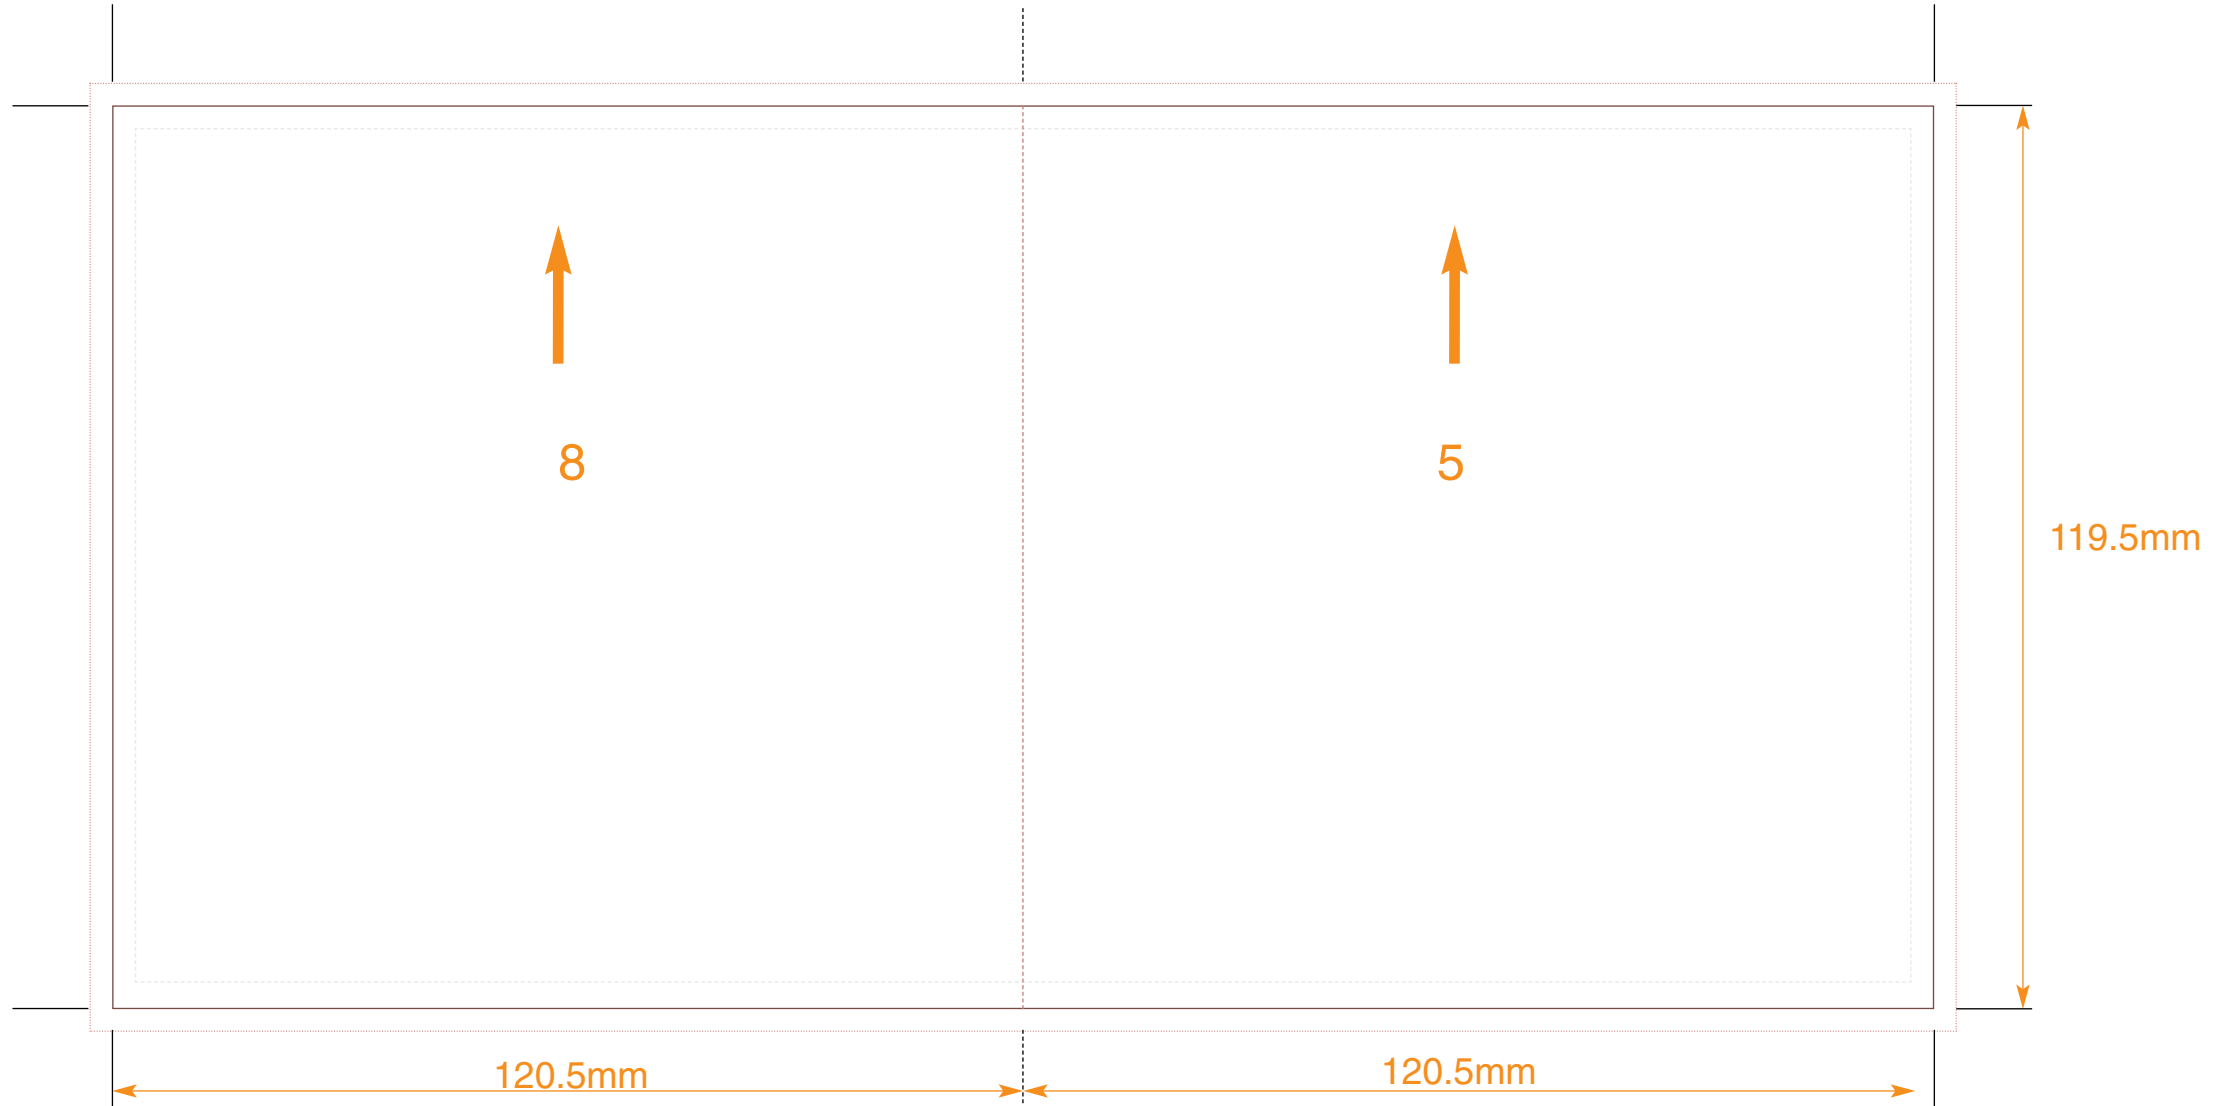

Key:
No text area
Bleed
Trim
Fold

Compact Disc Booklet: 12 Pages

Customer
Catalogue No.
Job Title

Page Nos. 10&3

COLOURS
CYAN
MAGENTA
YELLOW
BLACK

PLEASE NOTE THIS TEMPLATE IS NOT TO BE ALTERED, MOVED OR THE DOCUMENT SIZE CHANGED.
THIS PDF IS FOR ILLUSTRATION AND MEASUREMENTS ONLY. **DO NOT LAY ARTWORK DIRECTLY ONTO THIS FILE.**
ALL DIMENSIONS ARE IN MILLIMETRES. BLEED ALLOWANCE OF 3MM ON TRIMMED EDGES

Key:
No text area
Bleed
Trim
Fold

Compact Disc Booklet: 12 Pages

Customer
Catalogue No.
Job Title

Page Nos. 4&9

COLOURS
CYAN
MAGENTA
YELLOW
BLACK

PLEASE NOTE THIS TEMPLATE IS NOT TO BE ALTERED, MOVED OR THE DOCUMENT SIZE CHANGED.
THIS PDF IS FOR ILLUSTRATION AND MEASUREMENTS ONLY. **DO NOT LAY ARTWORK DIRECTLY ONTO THIS FILE.**
ALL DIMENSIONS ARE IN MILLIMETRES. BLEED ALLOWANCE OF 3MM ON TRIMMED EDGES

Key:
No text area
Bleed
Trim
Fold

Compact Disc Booklet: 12 Pages

Customer
Catalogue No.
Job Title

Page Nos. 8&5

COLOURS
CYAN
MAGENTA
YELLOW
BLACK

PLEASE NOTE THIS TEMPLATE IS NOT TO BE ALTERED, MOVED OR THE DOCUMENT SIZE CHANGED.
THIS PDF IS FOR ILLUSTRATION AND MEASUREMENTS ONLY. **DO NOT LAY ARTWORK DIRECTLY ONTO THIS FILE.**
ALL DIMENSIONS ARE IN MILLIMETRES. BLEED ALLOWANCE OF 3MM ON TRIMMED EDGES

Key:
No text area
Bleed
Trim
Fold

Compact Disc Booklet: 12 Pages

Customer
Catalogue No.
Job Title

Page Nos.6&7

COLOURS
CYAN
MAGENTA
YELLOW
BLACK

PLEASE NOTE THIS TEMPLATE IS NOT TO BE ALTERED, MOVED OR THE DOCUMENT SIZE CHANGED.
THIS PDF IS FOR ILLUSTRATION AND MEASUREMENTS ONLY. **DO NOT LAY ARTWORK DIRECTLY ONTO THIS FILE.**
ALL DIMENSIONS ARE IN MILLIMETRES. BLEED ALLOWANCE OF 3MM ON TRIMMED EDGES