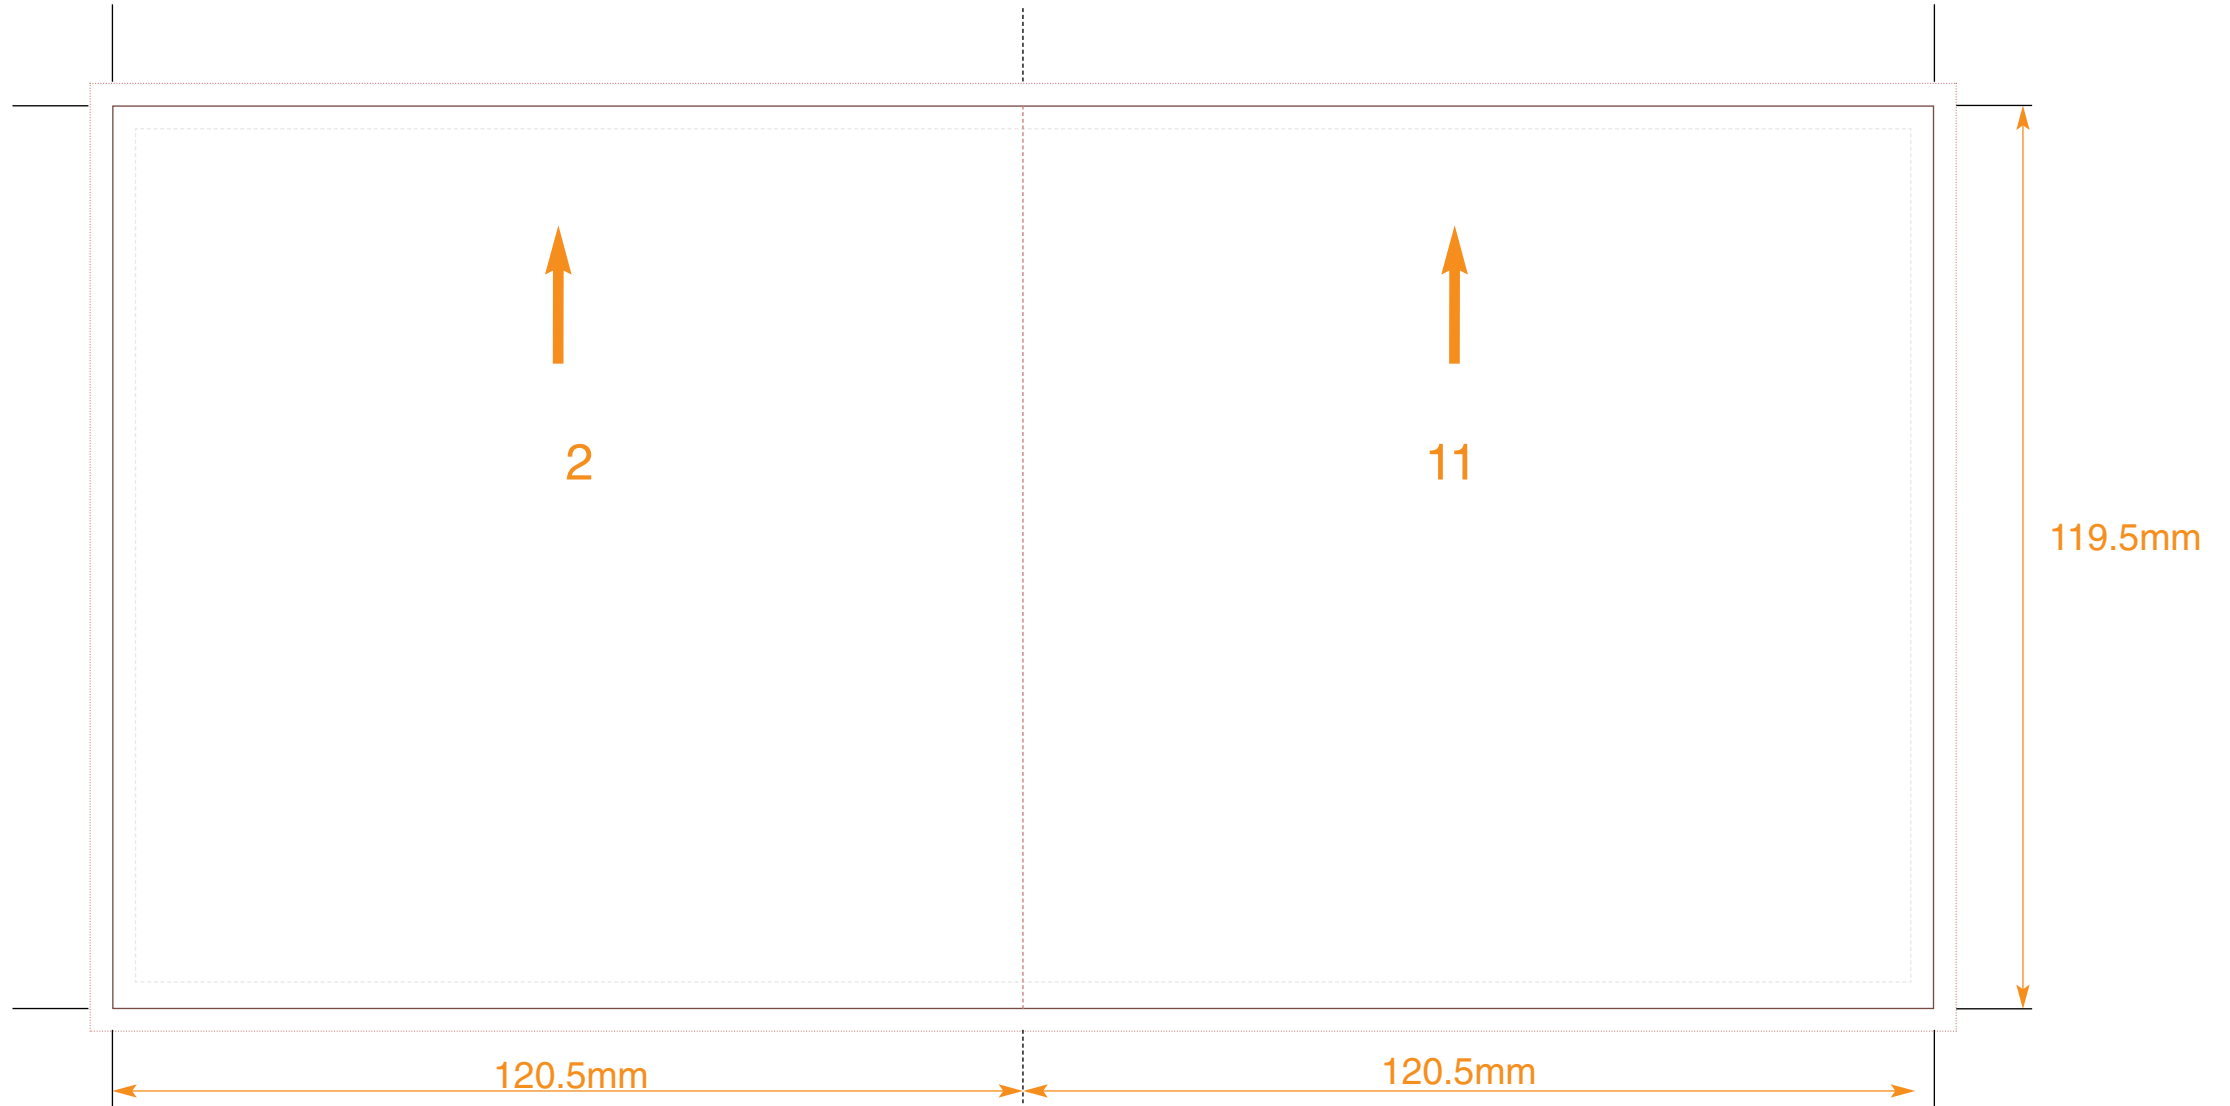

Key:
No text area
Bleed
Trim
Fold

Compact Disc Booklet: 12 Pages

Customer
Catalogue No.
Job Title

Page Nos. 12&1

COLOURS
CYAN
MAGENTA
YELLOW
BLACK

PLEASE NOTE THIS TEMPLATE IS NOT TO BE ALTERED, MOVED OR THE DOCUMENT SIZE CHANGED.
THIS PDF IS FOR ILLUSTRATION AND MEASUREMENTS ONLY. **DO NOT LAY ARTWORK DIRECTLY ONTO THIS FILE.**
ALL DIMENSIONS ARE IN MILLIMETRES. BLEED ALLOWANCE OF 3MM ON TRIMMED EDGES

Key:
No text area
Bleed
Trim
Fold

Compact Disc Booklet: 12 Pages

Customer
Catalogue No.
Job Title

Page Nos. 2&11

COLOURS
CYAN
MAGENTA
YELLOW
BLACK

PLEASE NOTE THIS TEMPLATE IS NOT TO BE ALTERED, MOVED OR THE DOCUMENT SIZE CHANGED.
THIS PDF IS FOR ILLUSTRATION AND MEASUREMENTS ONLY. **DO NOT LAY ARTWORK DIRECTLY ONTO THIS FILE.**
ALL DIMENSIONS ARE IN MILLIMETRES. BLEED ALLOWANCE OF 3MM ON TRIMMED EDGES

Key:
No text area
Bleed
Trim
Fold

Compact Disc Booklet: 12 Pages

Customer
Catalogue No.
Job Title

Page Nos. 10&3

COLOURS
CYAN
MAGENTA
YELLOW
BLACK

PLEASE NOTE THIS TEMPLATE IS NOT TO BE ALTERED, MOVED OR THE DOCUMENT SIZE CHANGED.
THIS PDF IS FOR ILLUSTRATION AND MEASUREMENTS ONLY. **DO NOT LAY ARTWORK DIRECTLY ONTO THIS FILE.**
ALL DIMENSIONS ARE IN MILLIMETRES. BLEED ALLOWANCE OF 3MM ON TRIMMED EDGES

Key:
No text area
Bleed
Trim
Fold

Compact Disc Booklet: 12 Pages

Customer
Catalogue No.
Job Title

Page Nos. 4&9

COLOURS
CYAN
MAGENTA
YELLOW
BLACK

PLEASE NOTE THIS TEMPLATE IS NOT TO BE ALTERED, MOVED OR THE DOCUMENT SIZE CHANGED.
THIS PDF IS FOR ILLUSTRATION AND MEASUREMENTS ONLY. **DO NOT LAY ARTWORK DIRECTLY ONTO THIS FILE.**
ALL DIMENSIONS ARE IN MILLIMETRES. BLEED ALLOWANCE OF 3MM ON TRIMMED EDGES