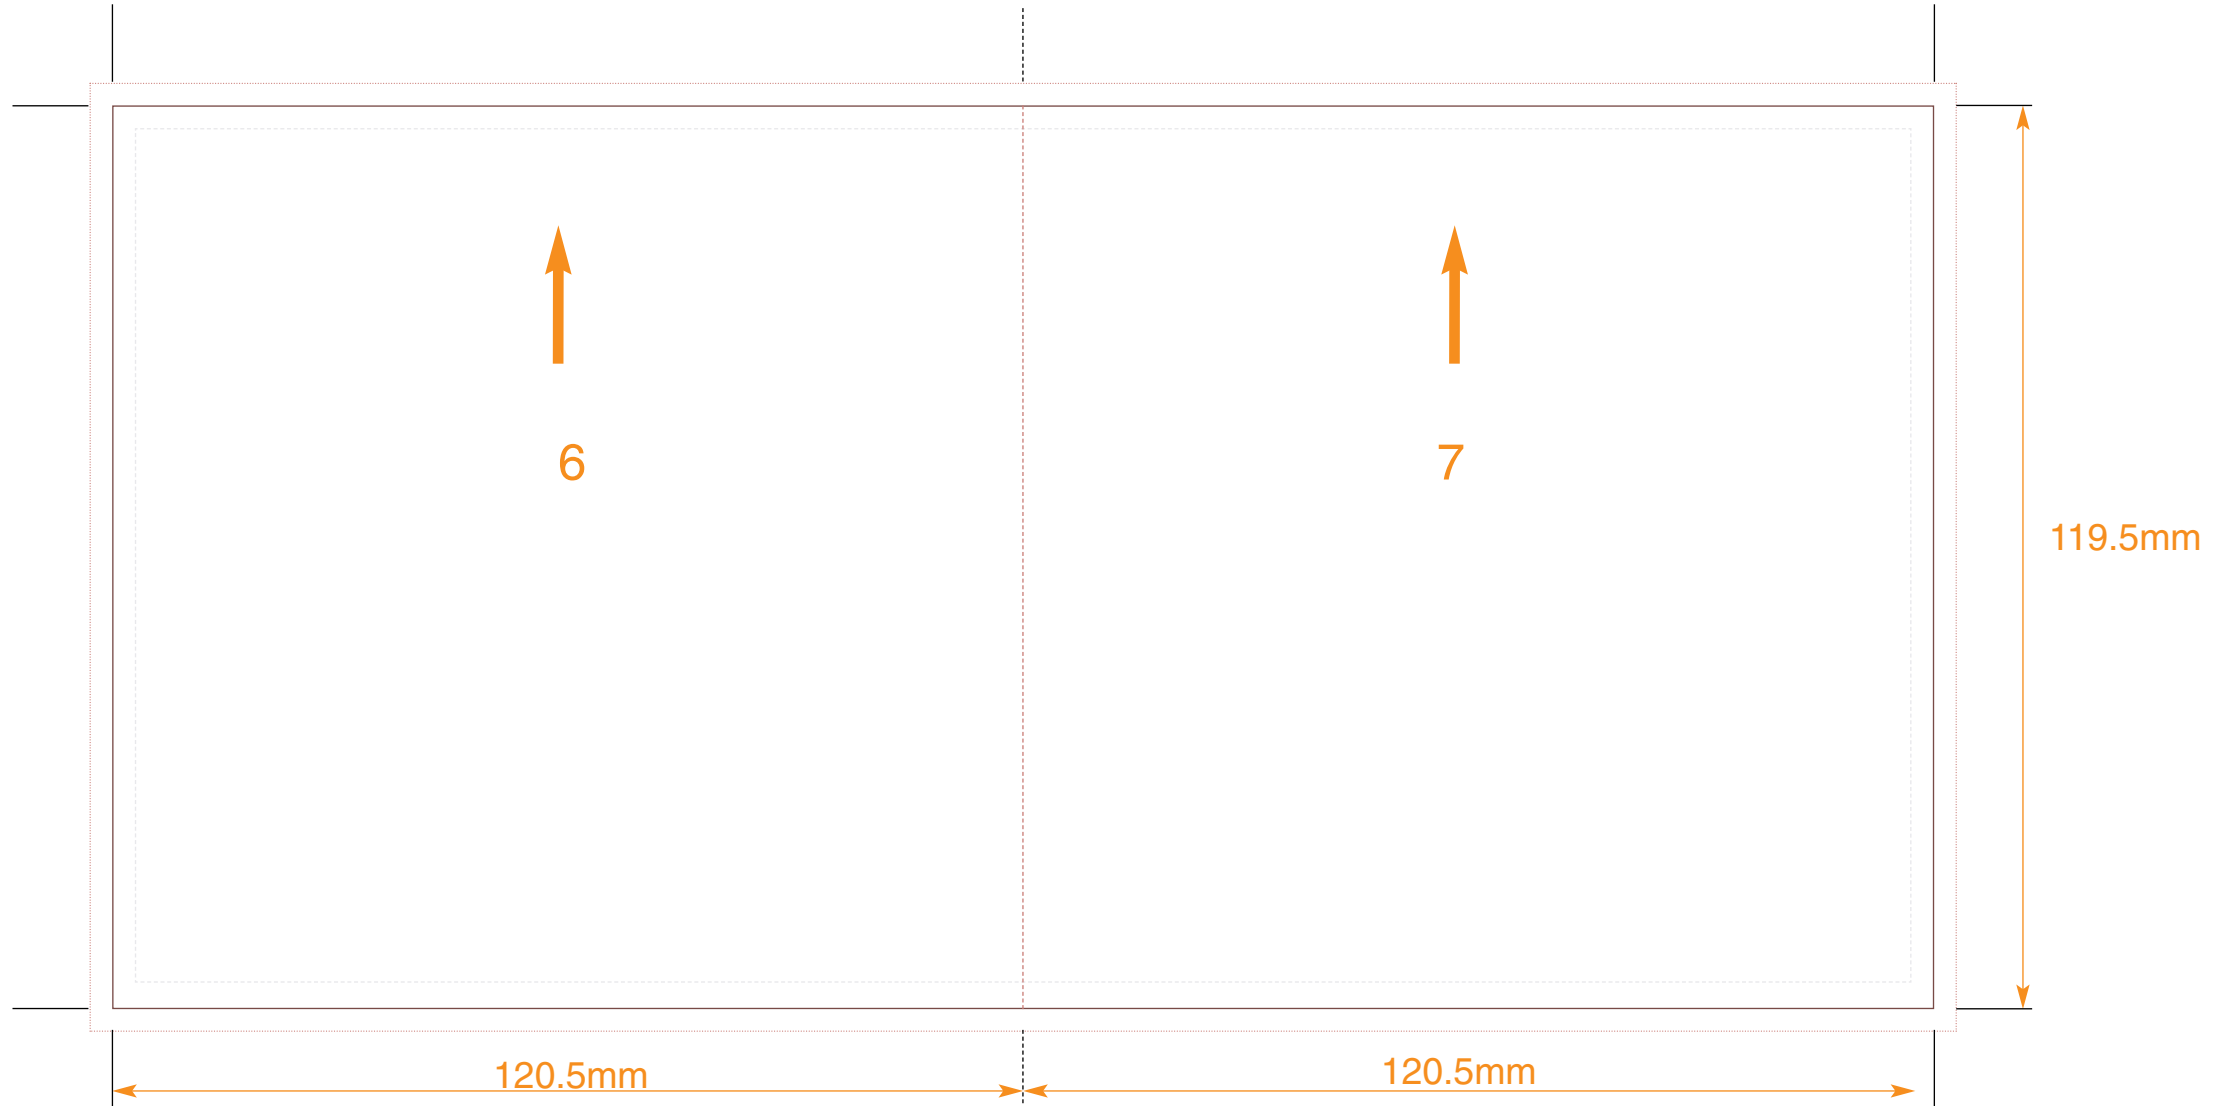

Key:
No text area
Bleed
Trim
Fold

Compact Disc Booklet: 12 Pages

Customer
Catalogue No.
Job Title

Page Nos. 4&9

COLOURS
CYAN
MAGENTA
YELLOW
BLACK

PLEASE NOTE THIS TEMPLATE IS NOT TO BE ALTERED, MOVED OR THE DOCUMENT SIZE CHANGED.
THIS PDF IS FOR ILLUSTRATION AND MEASUREMENTS ONLY. **DO NOT LAY ARTWORK DIRECTLY ONTO THIS FILE.**
ALL DIMENSIONS ARE IN MILLIMETRES. BLEED ALLOWANCE OF 3MM ON TRIMMED EDGES

Key:
No text area
Bleed
Trim
Fold

Compact Disc Booklet: 12 Pages

Customer
Catalogue No.
Job Title

Page Nos. 8&5

COLOURS
CYAN
MAGENTA
YELLOW
BLACK

PLEASE NOTE THIS TEMPLATE IS NOT TO BE ALTERED, MOVED OR THE DOCUMENT SIZE CHANGED.
THIS PDF IS FOR ILLUSTRATION AND MEASUREMENTS ONLY. **DO NOT LAY ARTWORK DIRECTLY ONTO THIS FILE.**
ALL DIMENSIONS ARE IN MILLIMETRES. BLEED ALLOWANCE OF 3MM ON TRIMMED EDGES

Key:
No text area
Bleed
Trim
Fold

Compact Disc Booklet: 12 Pages

Customer
Catalogue No.
Job Title

Page Nos.6&7

COLOURS
CYAN
MAGENTA
YELLOW
BLACK

PLEASE NOTE THIS TEMPLATE IS NOT TO BE ALTERED, MOVED OR THE DOCUMENT SIZE CHANGED.
THIS PDF IS FOR ILLUSTRATION AND MEASUREMENTS ONLY. **DO NOT LAY ARTWORK DIRECTLY ONTO THIS FILE.**
ALL DIMENSIONS ARE IN MILLIMETRES. BLEED ALLOWANCE OF 3MM ON TRIMMED EDGES