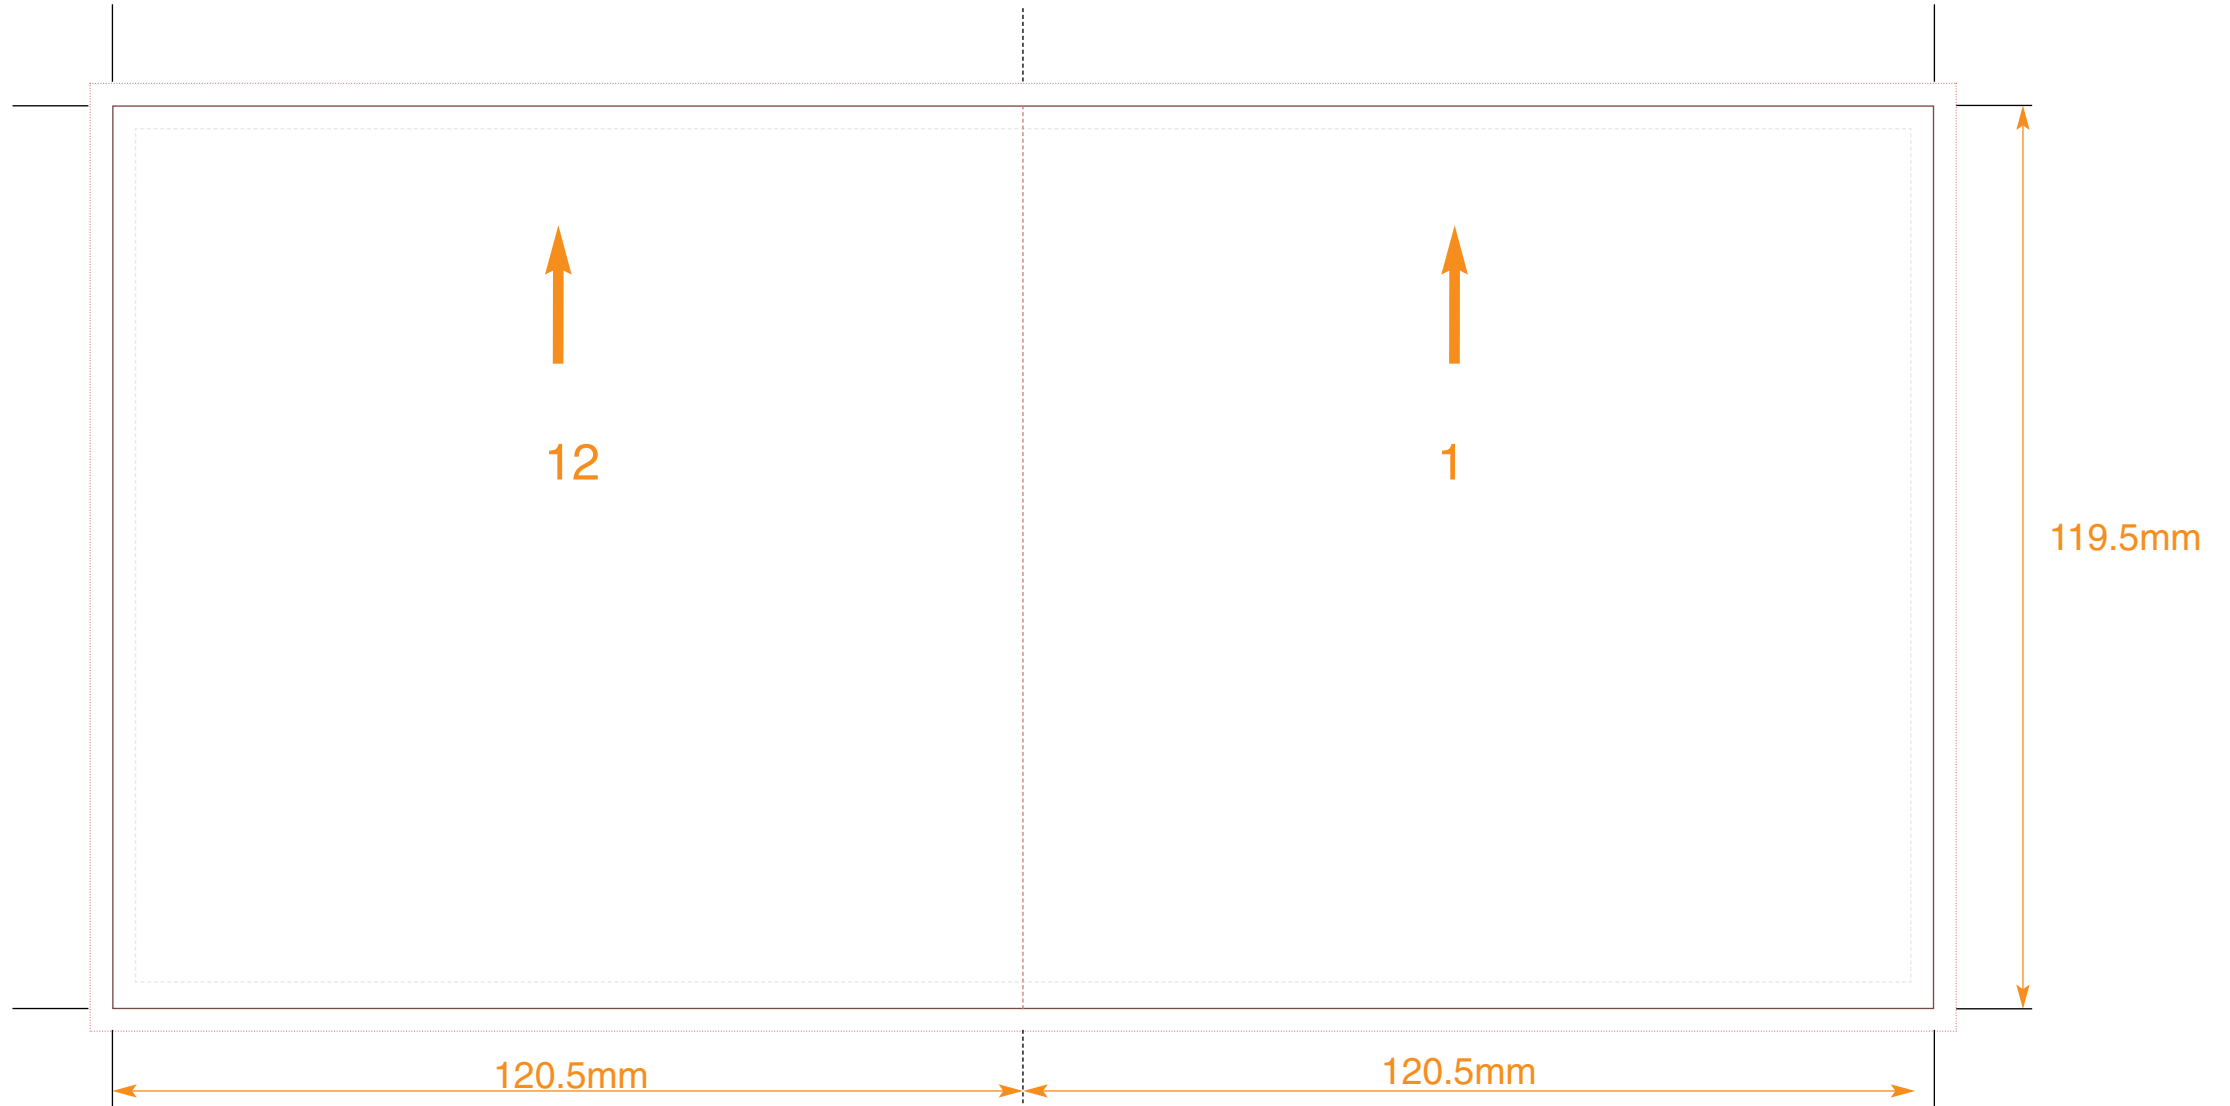

Key:
No text area
Bleed
Trim
Fold

Compact Disc Booklet: 12 Pages

Customer
Catalogue No.
Job Title

Page Nos. 12&1

COLOURS
CYAN
MAGENTA
YELLOW
BLACK

PLEASE NOTE THIS TEMPLATE IS NOT TO BE ALTERED, MOVED OR THE DOCUMENT SIZE CHANGED.
THIS PDF IS FOR ILLUSTRATION AND MEASUREMENTS ONLY. **DO NOT LAY ARTWORK DIRECTLY ONTO THIS FILE.**
ALL DIMENSIONS ARE IN MILLIMETRES. BLEED ALLOWANCE OF 3MM ON TRIMMED EDGES

Key:
No text area
Bleed
Trim
Fold

Compact Disc Booklet: 12 Pages

Customer
Catalogue No.
Job Title

Page Nos. 2&11

COLOURS
CYAN
MAGENTA
YELLOW
BLACK

PLEASE NOTE THIS TEMPLATE IS NOT TO BE ALTERED, MOVED OR THE DOCUMENT SIZE CHANGED.
THIS PDF IS FOR ILLUSTRATION AND MEASUREMENTS ONLY. **DO NOT LAY ARTWORK DIRECTLY ONTO THIS FILE.**
ALL DIMENSIONS ARE IN MILLIMETRES. BLEED ALLOWANCE OF 3MM ON TRIMMED EDGES

Key:
No text area
Bleed
Trim
Fold

Compact Disc Booklet: 12 Pages

Customer
Catalogue No.
Job Title

Page Nos. 10&3

COLOURS
CYAN
MAGENTA
YELLOW
BLACK

PLEASE NOTE THIS TEMPLATE IS NOT TO BE ALTERED, MOVED OR THE DOCUMENT SIZE CHANGED.
THIS PDF IS FOR ILLUSTRATION AND MEASUREMENTS ONLY. **DO NOT LAY ARTWORK DIRECTLY ONTO THIS FILE.**
ALL DIMENSIONS ARE IN MILLIMETRES. BLEED ALLOWANCE OF 3MM ON TRIMMED EDGES

Key:
No text area
Bleed
Trim
Fold

Compact Disc Booklet: 12 Pages

Customer
Catalogue No.
Job Title

Page Nos. 4&9

COLOURS
CYAN
MAGENTA
YELLOW
BLACK

PLEASE NOTE THIS TEMPLATE IS NOT TO BE ALTERED, MOVED OR THE DOCUMENT SIZE CHANGED.
THIS PDF IS FOR ILLUSTRATION AND MEASUREMENTS ONLY. **DO NOT LAY ARTWORK DIRECTLY ONTO THIS FILE.**
ALL DIMENSIONS ARE IN MILLIMETRES. BLEED ALLOWANCE OF 3MM ON TRIMMED EDGES