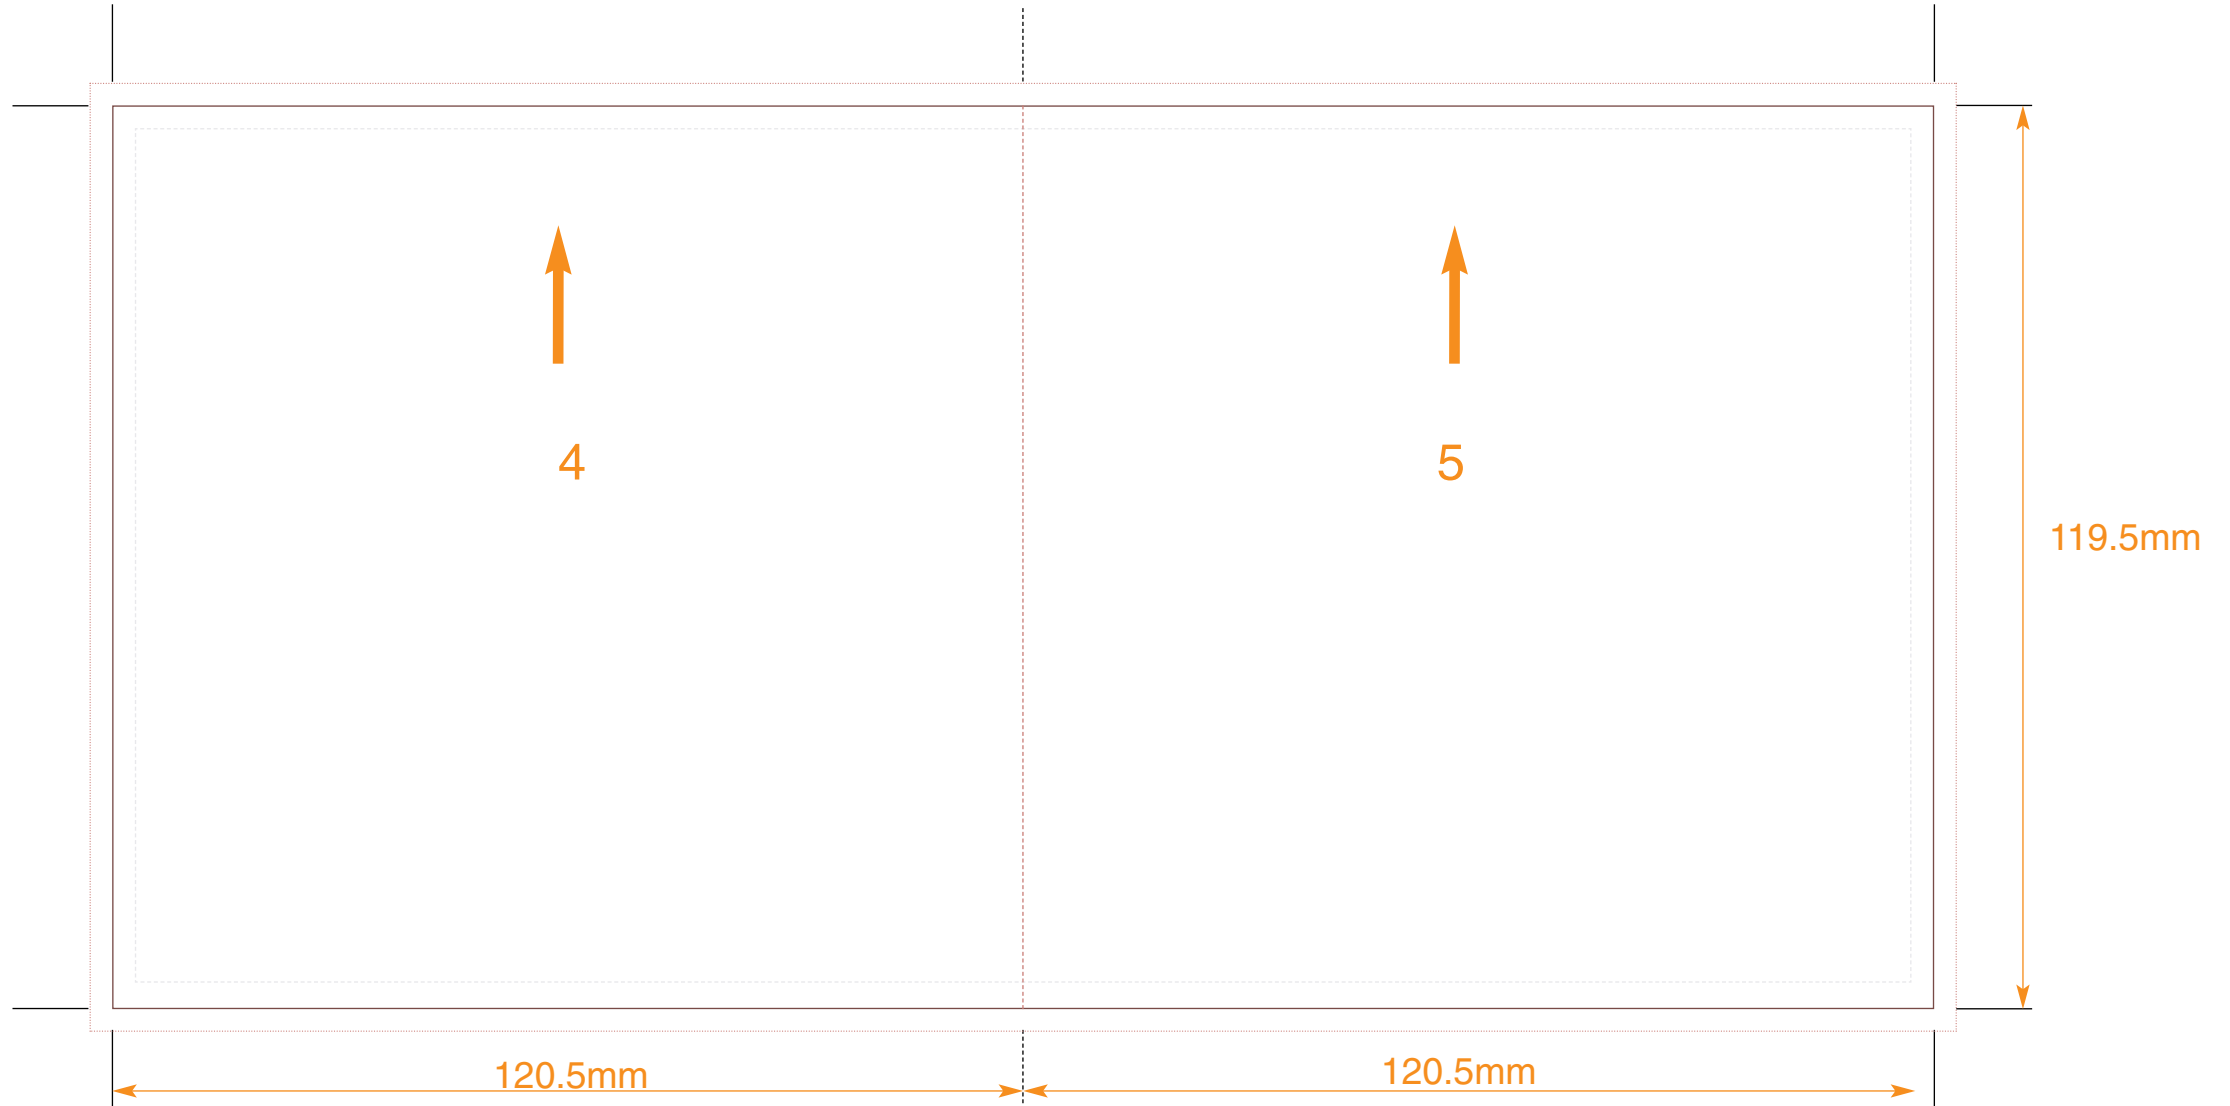

Key:  
No text area  
Bleed  
Trim  
Fold

**Compact Disc Booklet: 8 Pages**

Customer  
Catalogue No.  
Job Title

Page Nos.

**COLOURS**  
CYAN  
MAGENTA  
YELLOW  
BLACK

**PLEASE NOTE** THIS TEMPLATE IS NOT TO BE ALTERED, MOVED OR THE DOCUMENT SIZE CHANGED.  
THIS PDF IS FOR ILLUSTRATION AND MEASUREMENTS ONLY. **DO NOT LAY ARTWORK DIRECTLY ONTO THIS FILE.**  
ALL DIMENSIONS ARE IN MILLIMETRES. BLEED ALLOWANCE OF 3MM ON TRIMMED EDGES