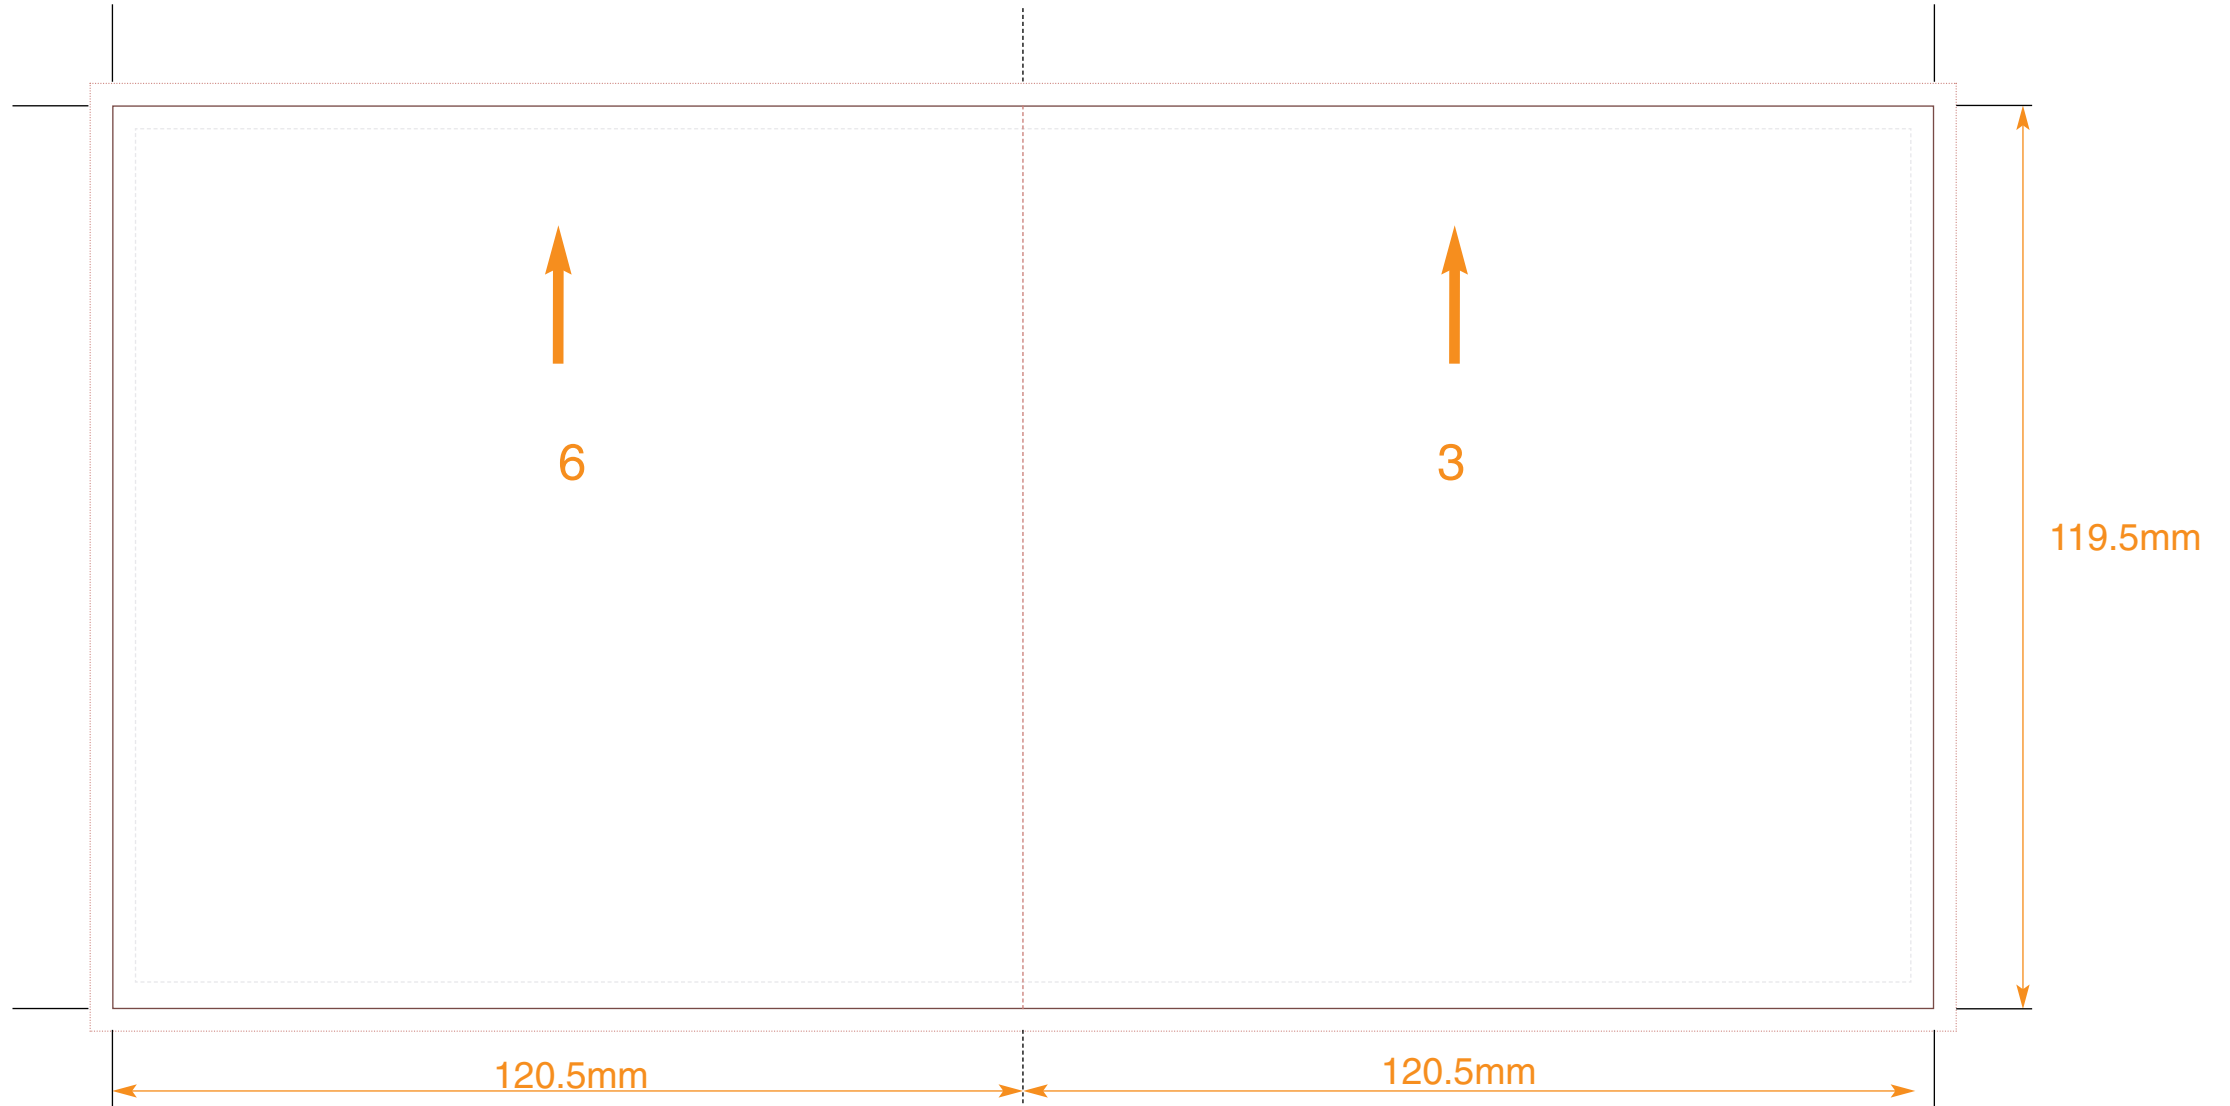

Key:  
No text area  
Bleed  
Trim  
Fold

**Compact Disc Booklet: 8 Pages**

Customer  
Catalogue No.  
Job Title

Page Nos.

**COLOURS**  
CYAN  
MAGENTA  
YELLOW  
BLACK

**PLEASE NOTE** THIS TEMPLATE IS NOT TO BE ALTERED, MOVED OR THE DOCUMENT SIZE CHANGED.  
THIS PDF IS FOR ILLUSTRATION AND MEASUREMENTS ONLY. **DO NOT LAY ARTWORK DIRECTLY ONTO THIS FILE.**  
ALL DIMENSIONS ARE IN MILLIMETRES. BLEED ALLOWANCE OF 3MM ON TRIMMED EDGES