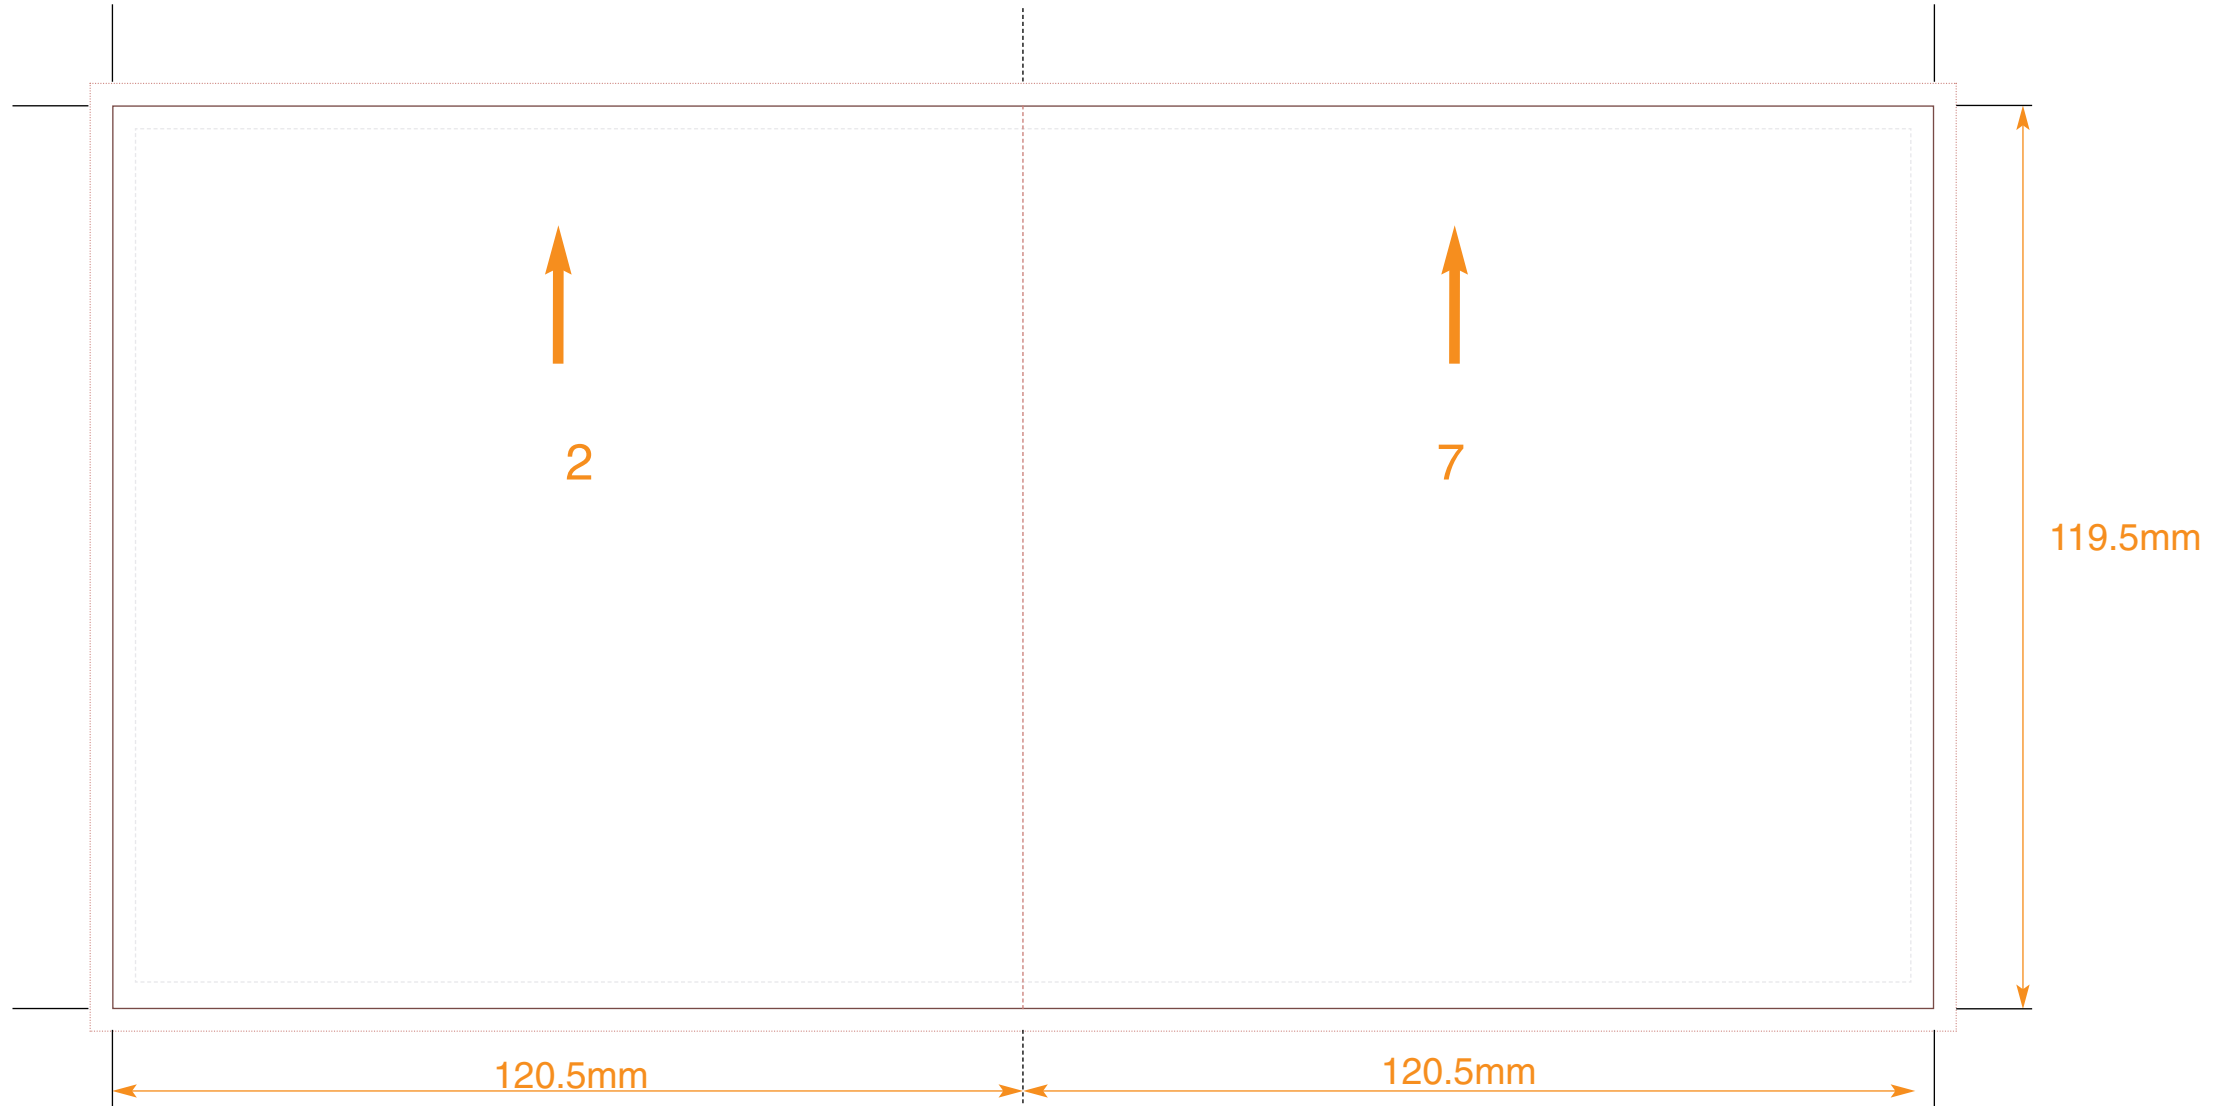

Key:  
No text area  
Bleed  
Trim  
Fold

**Compact Disc Booklet: 8 Pages**

Customer  
Catalogue No.  
Job Title

Page Nos.

**COLOURS**  
CYAN  
MAGENTA  
YELLOW  
BLACK

**PLEASE NOTE** THIS TEMPLATE IS NOT TO BE ALTERED, MOVED OR THE DOCUMENT SIZE CHANGED.  
THIS PDF IS FOR ILLUSTRATION AND MEASUREMENTS ONLY. **DO NOT LAY ARTWORK DIRECTLY ONTO THIS FILE.**  
ALL DIMENSIONS ARE IN MILLIMETRES. BLEED ALLOWANCE OF 3MM ON TRIMMED EDGES