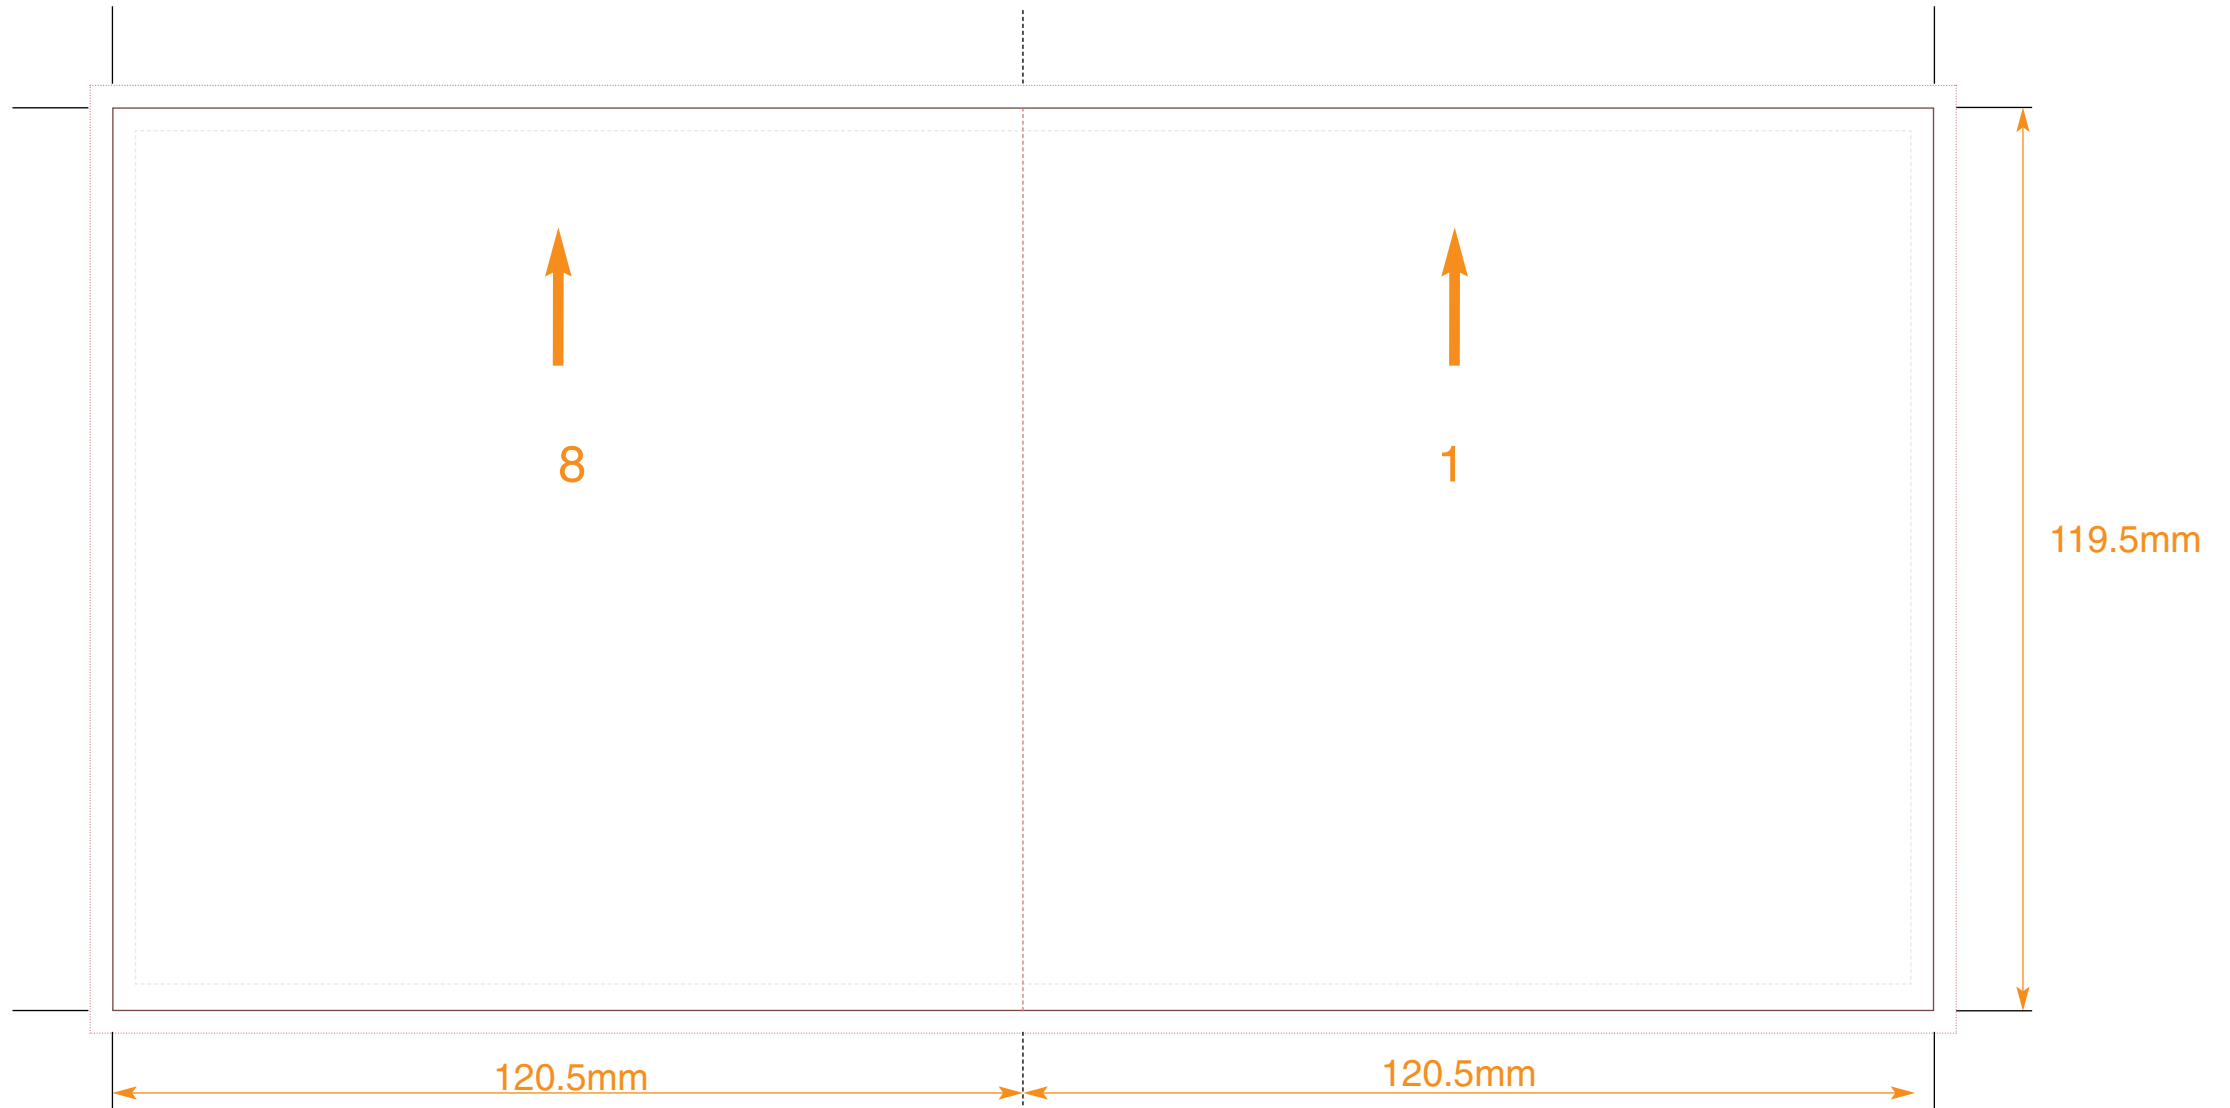

Key:  
No text area  
Bleed  
Trim  
Fold

**Compact Disc Booklet: 8 Pages**

Customer  
Catalogue No.  
Job Title

Page Nos.

**COLOURS**  
CYAN  
MAGENTA  
YELLOW  
BLACK

**PLEASE NOTE** THIS TEMPLATE IS NOT TO BE ALTERED, MOVED OR THE DOCUMENT SIZE CHANGED.  
THIS PDF IS FOR ILLUSTRATION AND MEASUREMENTS ONLY. **DO NOT LAY ARTWORK DIRECTLY ONTO THIS FILE.**  
ALL DIMENSIONS ARE IN MILLIMETRES. BLEED ALLOWANCE OF 3MM ON TRIMMED EDGES