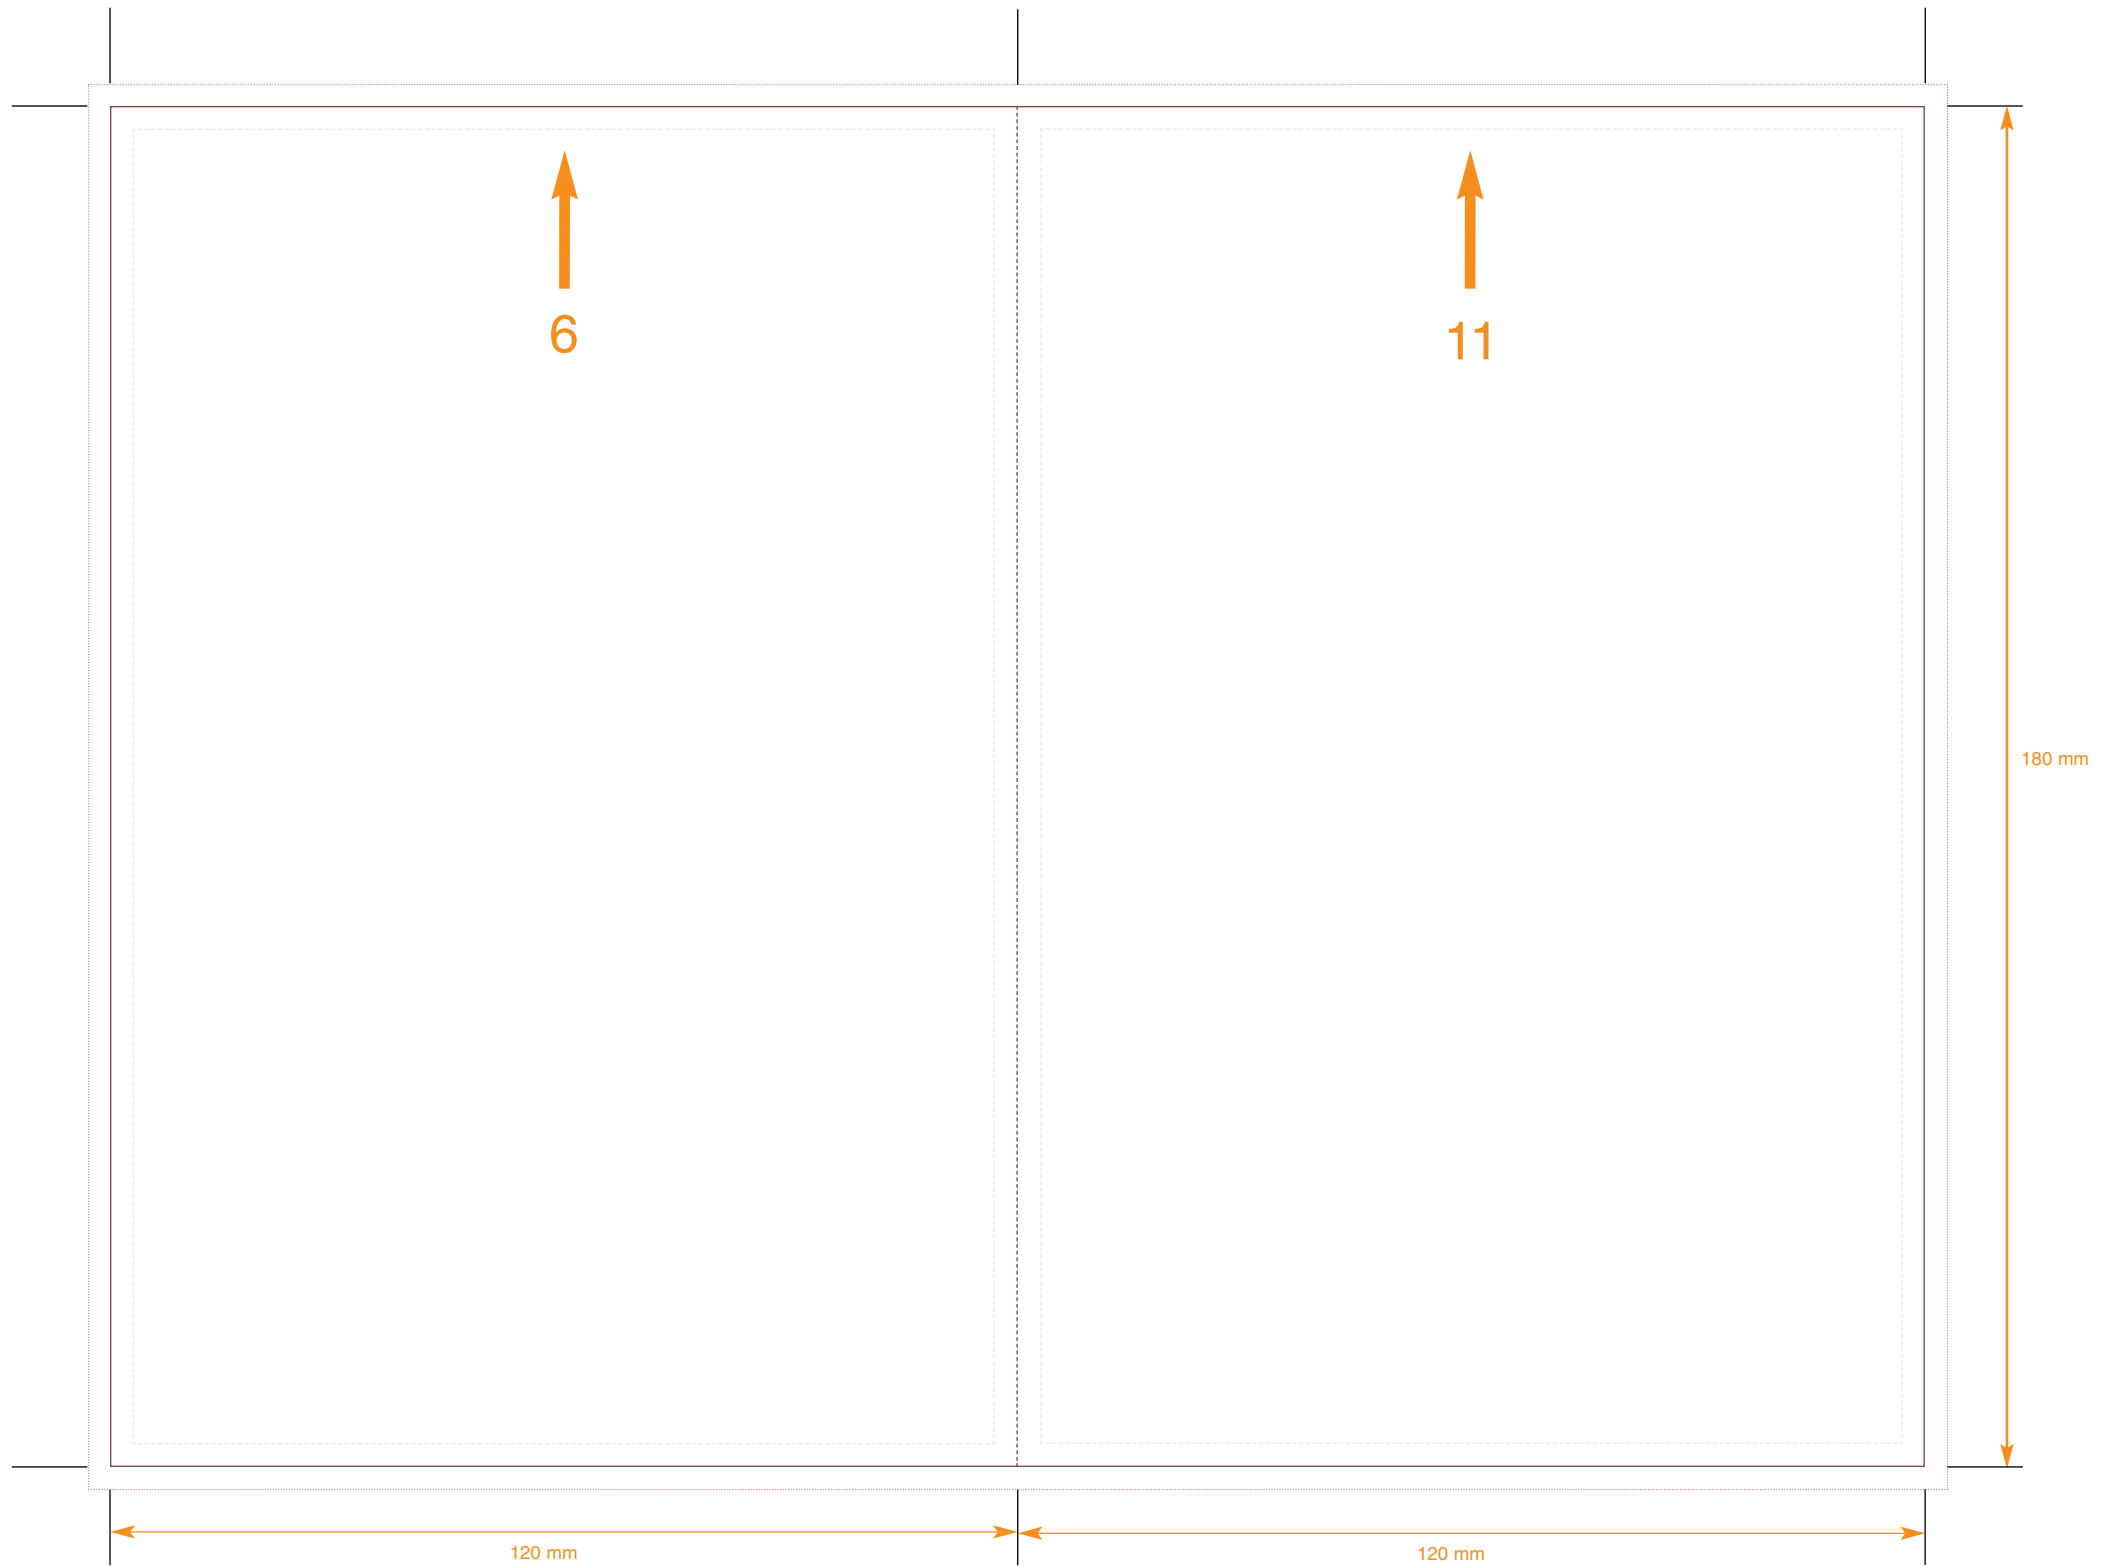

Key:
No text area
Bleed
Trim
Fold

DVD Booklet: 16 Pages

Customer
Catalogue No.
Job Title

Page Nos. 6&11

COLOURS
CYAN
MAGENTA
YELLOW
BLACK

PLEASE NOTE THIS TEMPLATE IS NOT TO BE ALTERED, MOVED OR THE DOCUMENT SIZE CHANGED.
THIS PDF IS FOR ILLUSTRATION AND MEASUREMENTS ONLY. **DO NOT LAY ARTWORK DIRECTLY ONTO THIS FILE.**
ALL DIMENSIONS ARE IN MILLIMETRES. BLEED ALLOWANCE OF 3MM ON TRIMMED EDGES