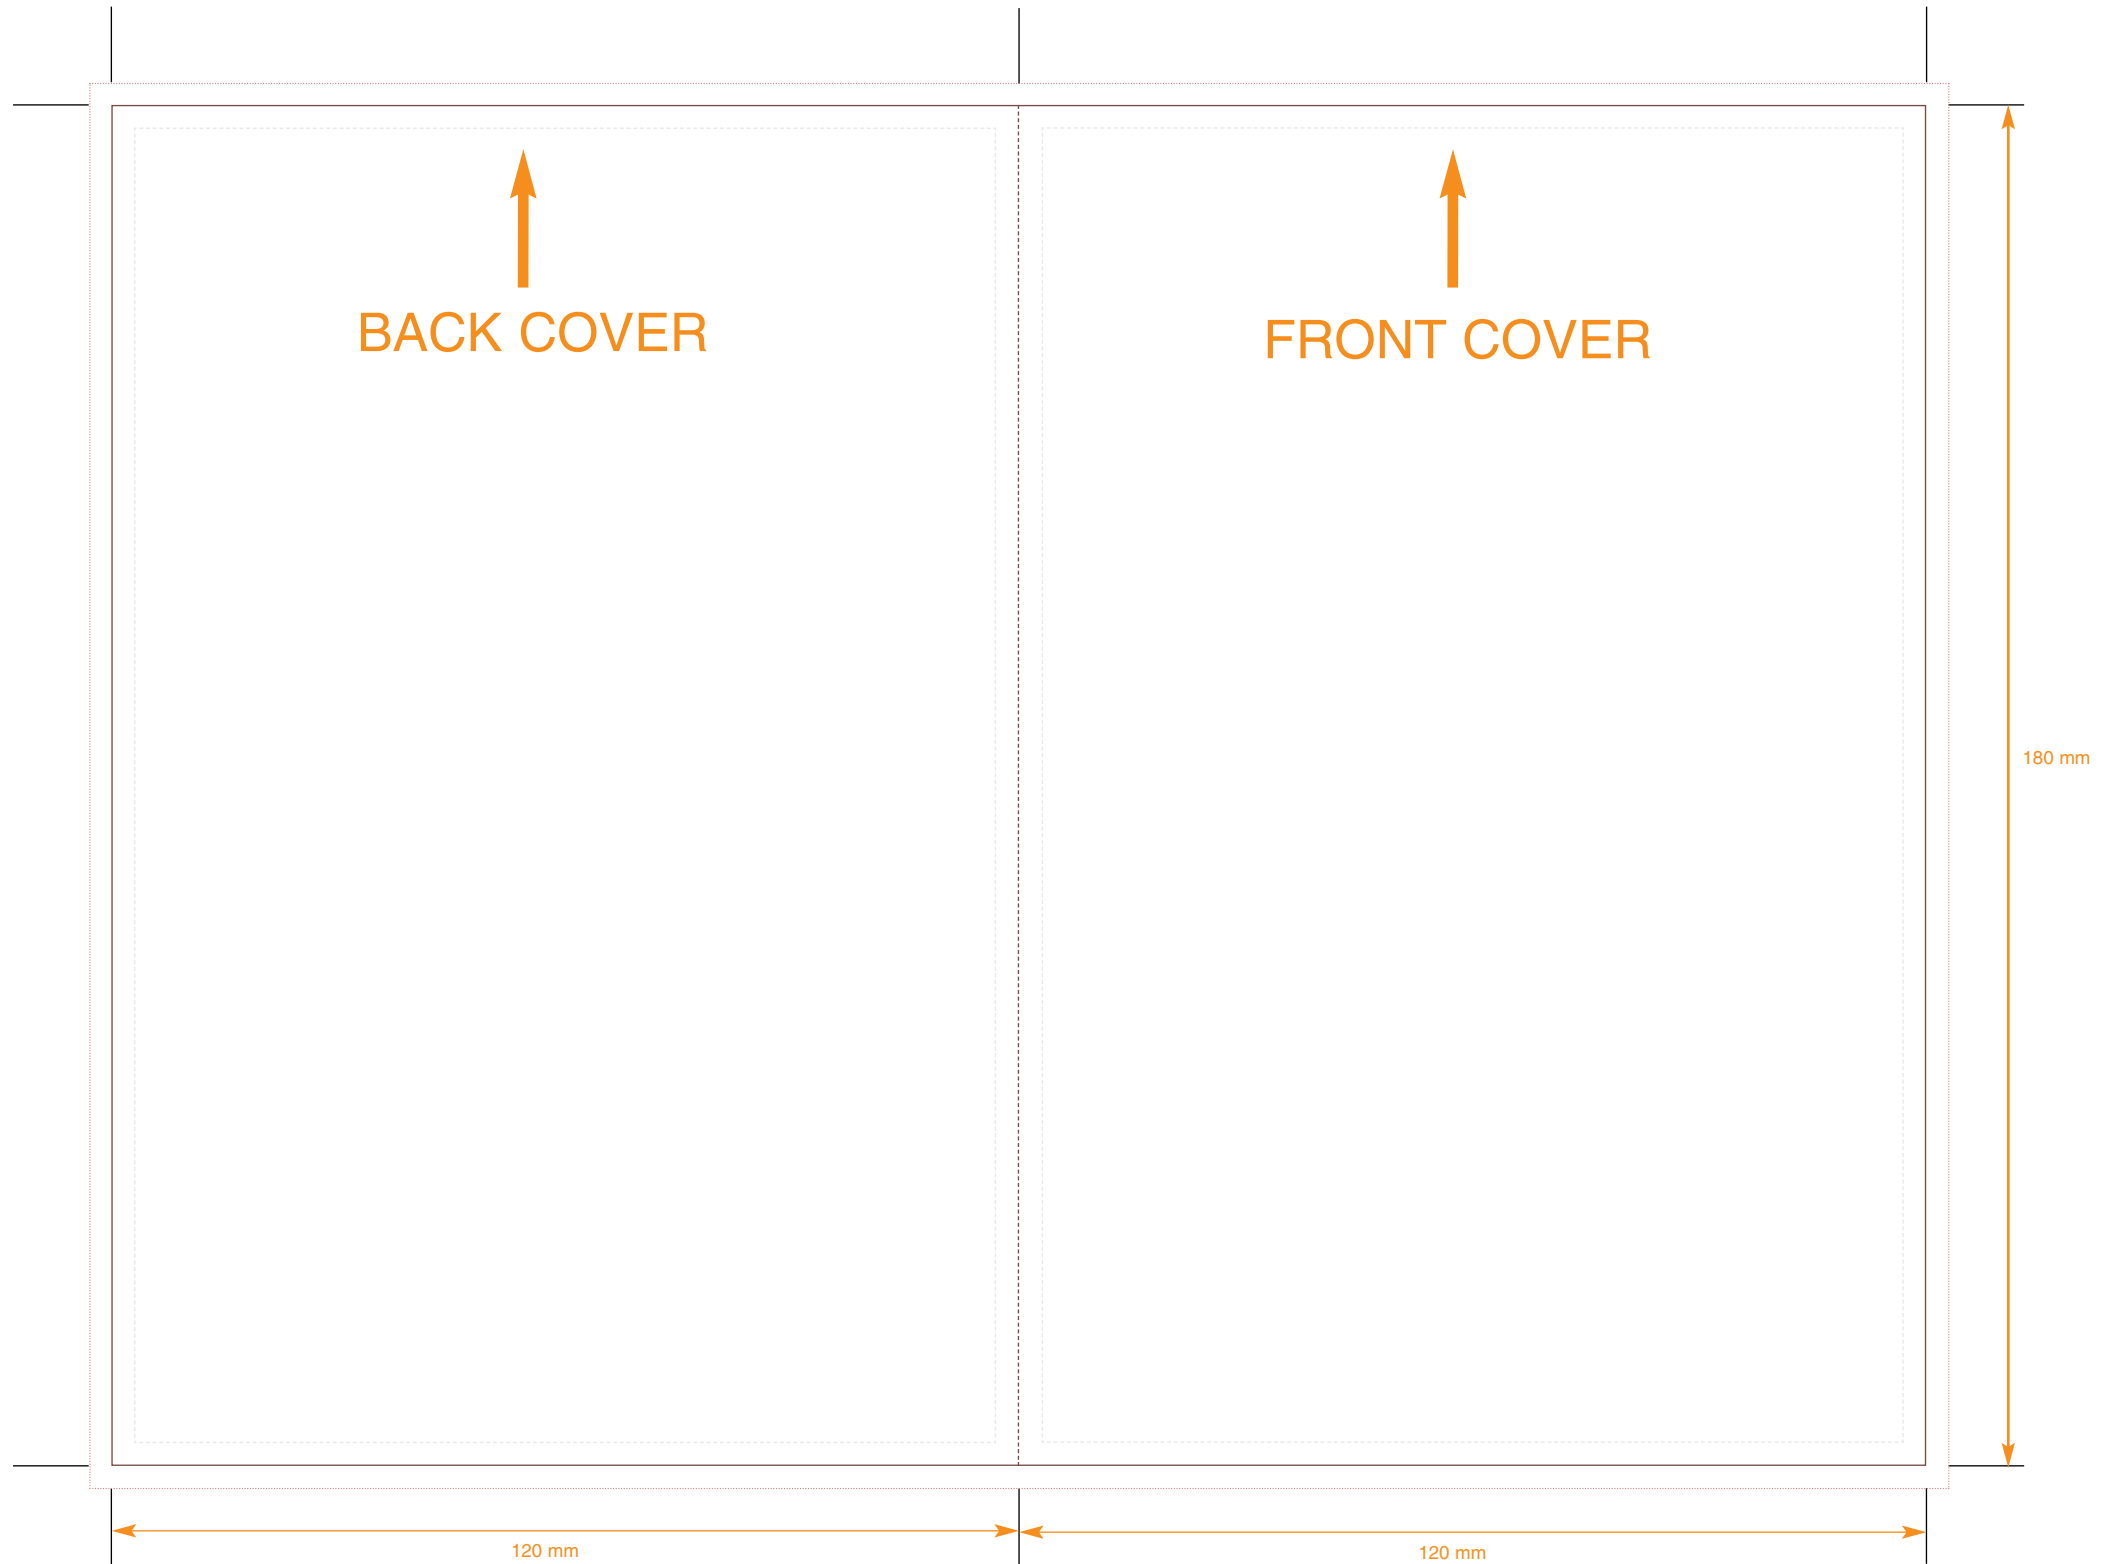

Key:
No text area
Bleed
Trim
Fold

DVD Booklet: 16 Pages

Customer
Catalogue No.
Job Title

Page Nos. 16&1

COLOURS
CYAN
MAGENTA
YELLOW
BLACK

PLEASE NOTE THIS TEMPLATE IS NOT TO BE ALTERED, MOVED OR THE DOCUMENT SIZE CHANGED.
THIS PDF IS FOR ILLUSTRATION AND MEASUREMENTS ONLY. **DO NOT LAY ARTWORK DIRECTLY ONTO THIS FILE.**
ALL DIMENSIONS ARE IN MILLIMETRES. BLEED ALLOWANCE OF 3MM ON TRIMMED EDGES

Key:
No text area
Bleed
Trim
Fold

DVD Booklet: 16Pages

Customer
Catalogue No.
Job Title

Page Nos. 2&15

COLOURS
CYAN
MAGENTA
YELLOW
BLACK

PLEASE NOTE THIS TEMPLATE IS NOT TO BE ALTERED, MOVED OR THE DOCUMENT SIZE CHANGED.
THIS PDF IS FOR ILLUSTRATION AND MEASUREMENTS ONLY. **DO NOT LAY ARTWORK DIRECTLY ONTO THIS FILE.**
ALL DIMENSIONS ARE IN MILLIMETRES. BLEED ALLOWANCE OF 3MM ON TRIMMED EDGES

Key:
No text area
Bleed
Trim
Fold

DVD Booklet: 16 Pages

Customer
Catalogue No.
Job Title

Page Nos. 14&3

COLOURS
CYAN
MAGENTA
YELLOW
BLACK

PLEASE NOTE THIS TEMPLATE IS NOT TO BE ALTERED, MOVED OR THE DOCUMENT SIZE CHANGED.
THIS PDF IS FOR ILLUSTRATION AND MEASUREMENTS ONLY. **DO NOT LAY ARTWORK DIRECTLY ONTO THIS FILE.**
ALL DIMENSIONS ARE IN MILLIMETRES. BLEED ALLOWANCE OF 3MM ON TRIMMED EDGES

Key:
No text area
Bleed
Trim
Fold

DVD Booklet: 16 Pages

Customer
Catalogue No.
Job Title

Page Nos. 12&5

COLOURS
CYAN
MAGENTA
YELLOW
BLACK

PLEASE NOTE THIS TEMPLATE IS NOT TO BE ALTERED, MOVED OR THE DOCUMENT SIZE CHANGED.
THIS PDF IS FOR ILLUSTRATION AND MEASUREMENTS ONLY. **DO NOT LAY ARTWORK DIRECTLY ONTO THIS FILE.**
ALL DIMENSIONS ARE IN MILLIMETRES. BLEED ALLOWANCE OF 3MM ON TRIMMED EDGES