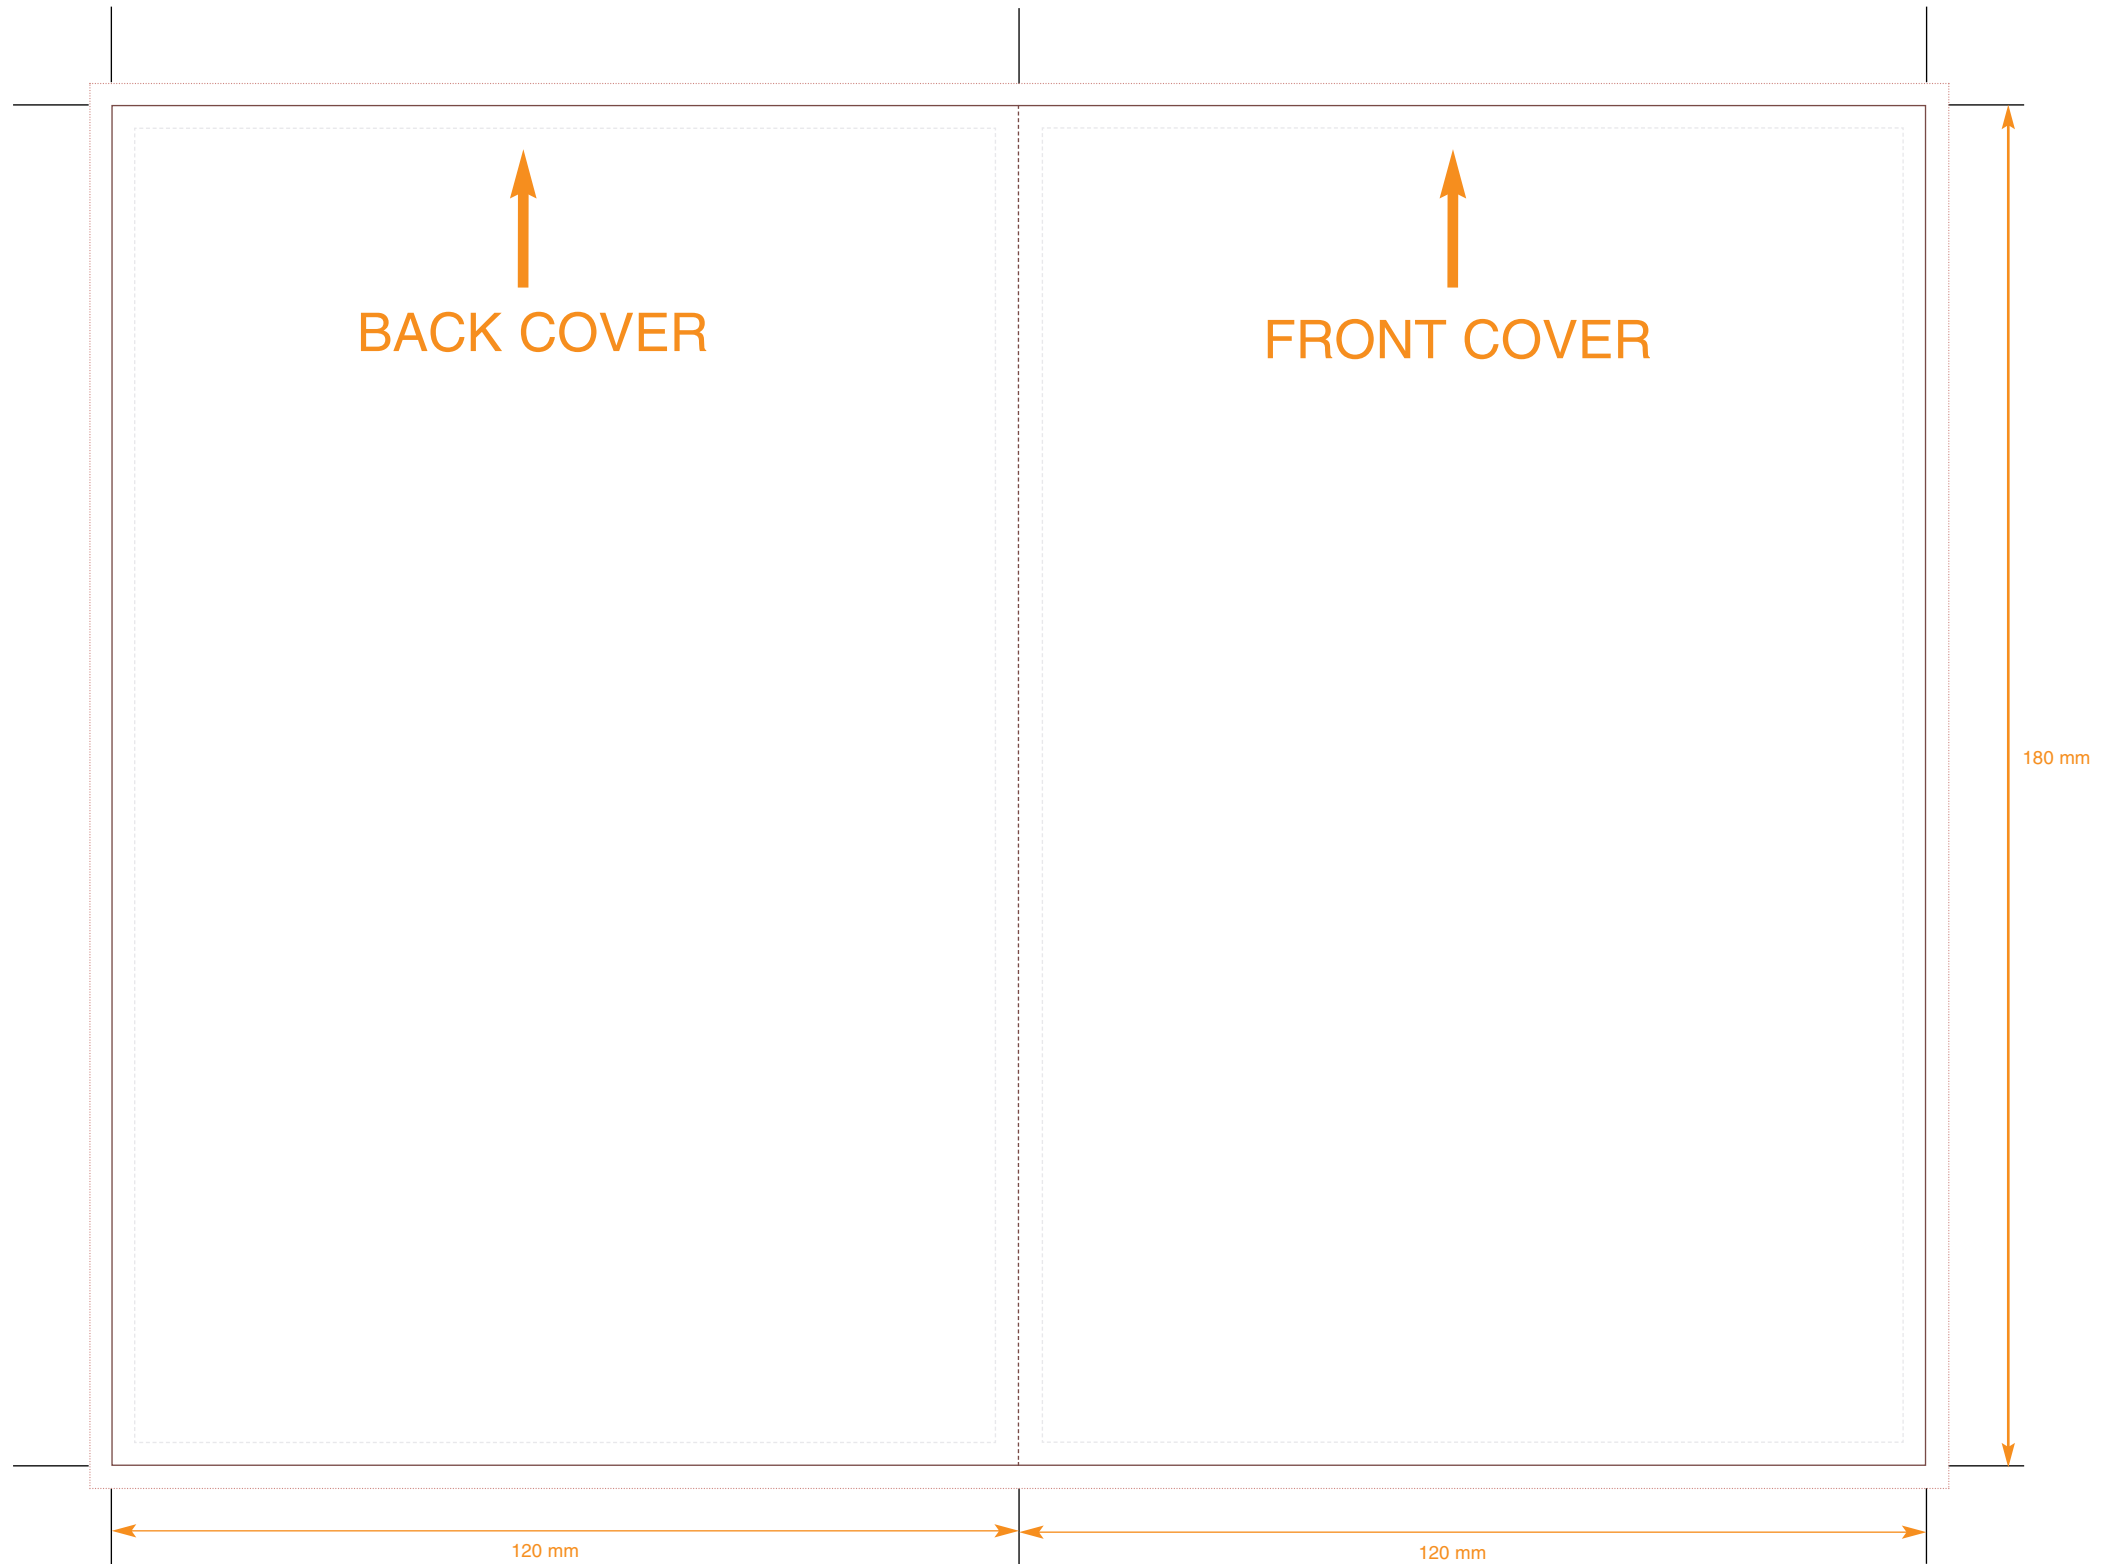

Key:
No text area
Bleed
Trim
Fold

DVD Booklet: 8 Pages

Customer
Catalogue No.
Job Title

Page Nos. 8&1

COLOURS
CYAN
MAGENTA
YELLOW
BLACK

PLEASE NOTE THIS TEMPLATE IS NOT TO BE ALTERED, MOVED OR THE DOCUMENT SIZE CHANGED.
THIS PDF IS FOR ILLUSTRATION AND MEASUREMENTS ONLY. **DO NOT LAY ARTWORK DIRECTLY ONTO THIS FILE.**
ALL DIMENSIONS ARE IN MILLIMETRES. BLEED ALLOWANCE OF 3MM ON TRIMMED EDGES

Key:
No text area
Bleed
Trim
Fold

DVD Booklet: 8 Pages

Customer
Catalogue No.
Job Title

Page Nos. 2&7

COLOURS
CYAN
MAGENTA
YELLOW
BLACK

PLEASE NOTE THIS TEMPLATE IS NOT TO BE ALTERED, MOVED OR THE DOCUMENT SIZE CHANGED.
THIS PDF IS FOR ILLUSTRATION AND MEASUREMENTS ONLY. **DO NOT LAY ARTWORK DIRECTLY ONTO THIS FILE.**
ALL DIMENSIONS ARE IN MILLIMETRES. BLEED ALLOWANCE OF 3MM ON TRIMMED EDGES

Key:
No text area
Bleed
Trim
Fold

DVD Booklet: 8 Pages

Customer
Catalogue No.
Job Title

Page Nos. 6&3

COLOURS
CYAN
MAGENTA
YELLOW
BLACK

PLEASE NOTE THIS TEMPLATE IS NOT TO BE ALTERED, MOVED OR THE DOCUMENT SIZE CHANGED.
THIS PDF IS FOR ILLUSTRATION AND MEASUREMENTS ONLY. **DO NOT LAY ARTWORK DIRECTLY ONTO THIS FILE.**
ALL DIMENSIONS ARE IN MILLIMETRES. BLEED ALLOWANCE OF 3MM ON TRIMMED EDGES

Key:
No text area
Bleed
Trim
Fold

DVD Booklet: 8 Pages

Customer
Catalogue No.
Job Title

Page Nos. 4&5

COLOURS
CYAN
MAGENTA
YELLOW
BLACK

PLEASE NOTE THIS TEMPLATE IS NOT TO BE ALTERED, MOVED OR THE DOCUMENT SIZE CHANGED.
THIS PDF IS FOR ILLUSTRATION AND MEASUREMENTS ONLY. **DO NOT LAY ARTWORK DIRECTLY ONTO THIS FILE.**
ALL DIMENSIONS ARE IN MILLIMETRES. BLEED ALLOWANCE OF 3MM ON TRIMMED EDGES